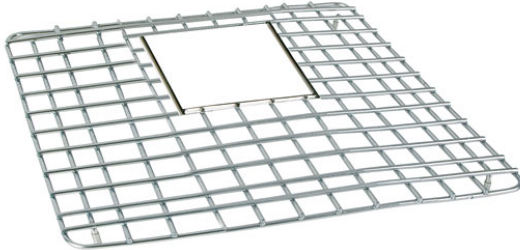

Accessory Sinks Grid Drainers Shelf Grids Stainless Steel |

112.0173.261

FAMILY : **Accessories** | SERIE : **Accessory Sinks** | MODEL : **Grid Drainers Shelf Grids** | FINISH : **Stainless Steel** |  
INSTALLATION TYPE : **NOT DEFINED**

---

**TECHNICAL DATA**

Where to buy	Showroom
Where to buy	Showroom

Accessory Sinks Grid Drainers Shelf Grids Stainless Steel |  
112.0173.261

FAMILY : **Accessories** | SERIE : **Accessory Sinks** | MODEL : **Grid Drainers Shelf Grids** | FINISH : **Stainless Steel** |  
INSTALLATION TYPE : **NOT DEFINED**