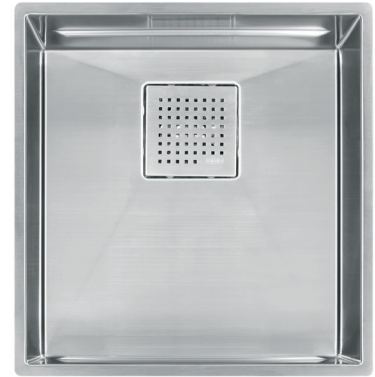

PEAK

STAINLESS STEEL 16" SINGLE BOWL SINK Model PKX11016

Aesthetically pleasing and remarkably functional, the Peak sink collection brings unparalleled style and utility to any kitchen.

FEATURES

- An integrated ledge enhances your workspace by allowing you to work directly over the sink. Custom-fit accessories streamline the workflow.
- 5mm radius corners and invisible drain provide an eye-catching design element to the kitchen.
- Made of 16 gauge stainless steel with a Diamond finish that will retain its beauty for any years.

TECHNICAL FEATURES

Overall Sink Size (OD)	16⁷/₈" x 17³/₄"
Bowl Size (ID)	15³/₄" x 16¹/₂"
Bowl Depth (ID)	9⁵/₈"
Corner Radius	5mm
Minimum Cabinet Size	21"
Installation Type	Undermount
Sound Coating	Yes
Anti-Noise Pads	Yes
Material	16 Gauge
Finish	Diamond
Weight	21 lbs.
Warranty	Limited Lifetime

INCLUDED ACCESSORIES

Drain Cover	PKXCVR

OPTIONAL ACCESSORIES

Bottom / Shelf Grid	PX-16S
Colander	PX-70S
Cutting Board	PX-40S
Universal Roller Mat	UV-36RM
Drain Board	CUW-60S
Inox Cream	903
Strainer Assembly	1145 /1145SN

Product Image