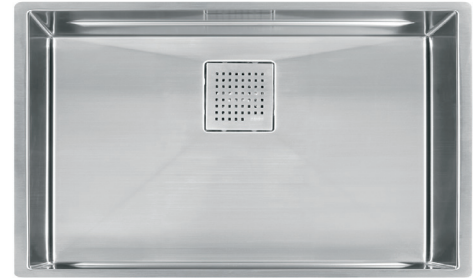

PEAK

STAINLESS STEEL 28" SINGLE BOWL SINK Model PKX11028

Aesthetically pleasing and remarkably functional, the Peak sink collection brings unparalleled style and utility to any kitchen.

FEATURES

- An integrated ledge enhances your workspace by allowing you to work directly over the sink. Custom-fit accessories streamline the workflow.
- 5mm radius corners and invisible drain provide an eye-catching design element to the kitchen.
- Made of 16 gauge stainless steel with a Diamond finish that will retain its beauty for any years.

TECHNICAL FEATURES

Overall Sink Size (OD)	28³/₄" x 17³/₄"
Bowl Size (ID)	27 ³/₁₆" x 16¹/₂"
Bowl Depth (ID)	9⁵/₈"
Corner Radius	5mm
Minimum Cabinet Size	33"
Installation Type	Undermount
Sound Coating	Yes
Anti-Noise Pads	Yes
Material	16 Gauge
Finish	Diamond
Weight	29 lbs.
Warranty	Limited Lifetime

INCLUDED ACCESSORIES

Drain Cover	PKXCVR

OPTIONAL ACCESSORIES

Bottom / Shelf Grid	PX-28S
Colander	PX-70S
Cutting Board	PX-40S
Universal Roller Mat	UV-36RM
Drain Board	CUW-60S
Inox Cream	903
Strainer Assembly	1145 /1145SN

Product Image