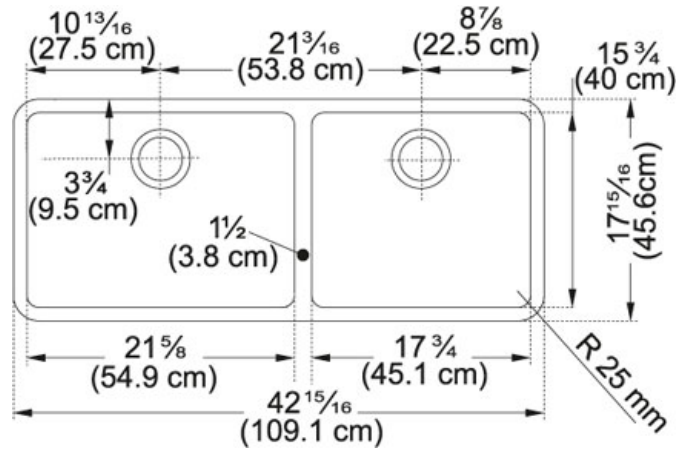

TECHNICAL DATA

Minimum Cabinet Size	48"
Drain Opening	3 1/2"
Length overall	42 15/16"
Width overall	17 15/16"
Length of large bowl	21 5/8"
Width of large bowl	17 15/16"
Depth of large bowl	9 1/16"
Length of small bowl	17 3/4"
Width of small bowl	17 15/16"
Depth of small bowl	9 1/16"
Number of Bowls	2
Cutout Length	21 7/8"
Cutout Width	16 3/4"
Type of Material	18 Gauge Stainless Steel
Cut-Out Template	Yes
Installation Clips	Yes
Franke Integral Ledge	BUILT-IN
Where to buy	Showroom
Where to buy	Showroom