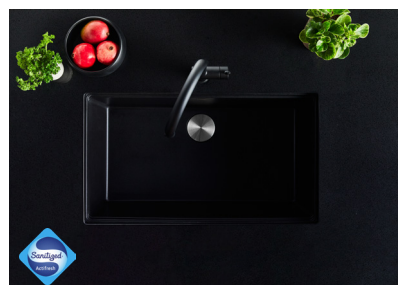

## Integrated for balance

With our easy-to-use integrated ledge system, you'll accomplish more with your sink while making the most of your surrounding counter space. Custom fit cutting boards, roller mats, and colanders are designed to keep all your kitchen tasks within reach.

## Wash, prep, work, and life

Maris sinks feature deep-capacity bowls that can easily accommodate baking trays, pots, and pans. These generous-sized sinks are available in seven color hues to create a clean, sophisticated look.

## GRANITE 33" SINGLE BOWL SINK MAG61031-S