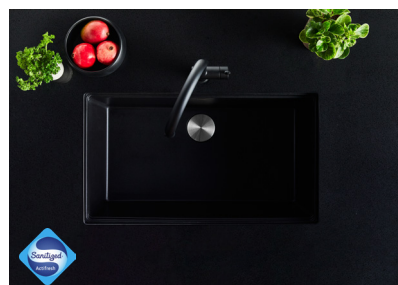

Maris

Usher in a new era.

Integrated for balance

With our easy-to-use integrated ledge system, you'll accomplish more with your sink while making the most of your surrounding counter space. Custom fit cutting boards, roller mats, and colanders are designed to keep all your kitchen tasks within reach.

Wash, prep, work, and life

Maris sinks feature deep-capacity bowls that can easily accommodate baking trays, pots, and pans. These generous-sized sinks are available in seven color hues to create a clean, sophisticated look.

MARIS

GRANITE 31" SINGLE BOWL SINK MAG11029-S

TECHNICAL FEATURES

Overall Sink Size (OD)	31" x 17 ¹³ / ₁₆ "
Bowl Size (ID)	29 ¹ / ₂ " x 15 ⁹ / ₁₆ "
Bowl Depth (ID)	9 ¹ / ₂ "
Corner Radius	16mm
Minimum Cabinet Size	33"
Installation Type	Undermount
Weight	35 lbs.
Warranty	Limited Lifetime