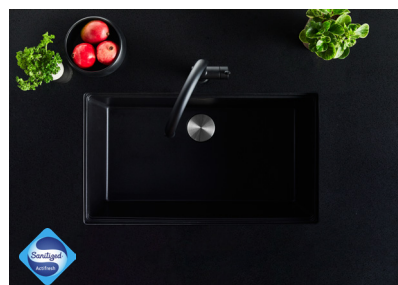

## Integrated for balance

With our easy-to-use integrated ledge system, you'll accomplish more with your sink while making the most of your surrounding counter space. Custom fit cutting boards, roller mats, and colanders are designed to keep all your kitchen tasks within reach.

## Wash, prep, work, and life

Maris sinks feature deep-capacity bowls that can easily accommodate baking trays, pots, and pans. These generous-sized sinks are available in seven color hues to create a clean, sophisticated look.

## GRANITE 22" SINGLE BOWL SINK MAG11020