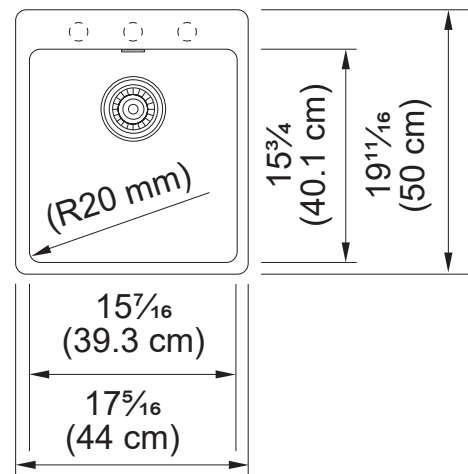

MARIS

GRANITE 17" SINGLE BOWL SINK MAG61015-S

TECHNICAL FEATURES

Overall Sink Size (OD)	17 ⁵ / ₁₆ " x 19 ¹ / ₁₆ "
Bowl Size (ID)	15 ⁷ / ₁₆ " x 15 ³ / ₄ "
Bowl Depth (ID)	7 ⁷ / ₈ "
Corner Radius	20mm
Minimum Cabinet Size	18" TM / 21" UM
Installation Type	Dual Mount
Weight	22 lbs.
Warranty	Limited Lifetime

Colorline Flange
WD-900-XXX
(xxx represents color)

Product Image

Dimensional Drawing

3 pre-scored holes for faucet and accessories