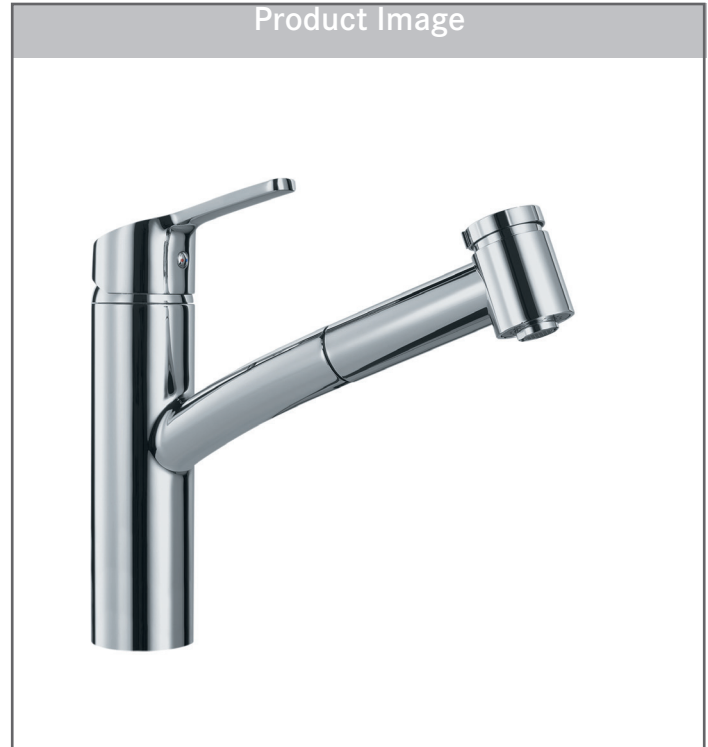

SMART

1-HOLE PULL-OUT KITCHEN FAUCET Model SMA-PO-CHR

FEATURES

- Solid brass construction ensures long-lasting performance.
- The pull-out design swivels 150-degrees for added convenience.
- Dual functioning spray head can toggle between powerful spray and stream, making clean-up effortless.

TECHNICAL FEATURES

Faucet Type	1-Hole Pull-Out
Flow Rate	1.75 GPM
Spray Type	Stream and Spray
Spray Function	Toggle
Number of Handles	1
Spout Swivel Range	110°
Cartridge	35mm ceramic
Countertop Hole	1-3/8"
Weight	6 lbs
Warranty	Limited Lifetime
Certifying Agency	IAPMO
Certifications	ASME A112.18.1 / CSA B125.1 NSF/ANSI/ CAN 61-2020 AB100 Compliant NSF/ANSI 372
ADA Compliant	Yes

AVAILABLE FINISHES

SMA-PO-CHR 115.0391.483		Polished Chrome
SMA-PO-SNI 115.0391.485		Satin Nickel

Product Image