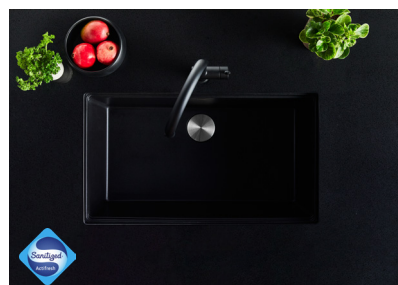

Maris

Usher in a new era.

Integrated for balance

With our easy-to-use integrated ledge system, you'll accomplish more with your sink while making the most of your surrounding counter space. Custom fit cutting boards, roller mats, and colanders are designed to keep all your kitchen tasks within reach.

Wash, prep, work, and life

Maris sinks feature deep-capacity bowls that can easily accommodate baking trays, pots, and pans. These generous-sized sinks are available in seven color hues to create a clean, sophisticated look.