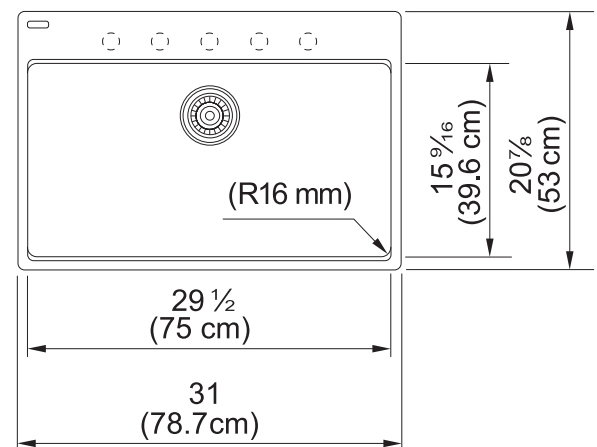

MARIS

GRANITE 31" SINGLE BOWL SINK MAG61029

TECHNICAL FEATURES

| | |
|------------------------|--|
| Overall Sink Size (OD) | 31" x 20 $\frac{7}{8}$ " |
| Bowl Size (ID) | 29 $\frac{1}{2}$ " x 15 $\frac{9}{16}$ " |
| Bowl Depth (ID) | 9 $\frac{1}{2}$ " |
| Corner Radius | 16mm |
| Minimum Cabinet Size | 33" |
| Installation Type | Topmount |
| Weight | 37 lbs. |
| Warranty | Limited Lifetime |

Product Image

Dimensional Drawing

5 pre-scored holes for faucet and accessories