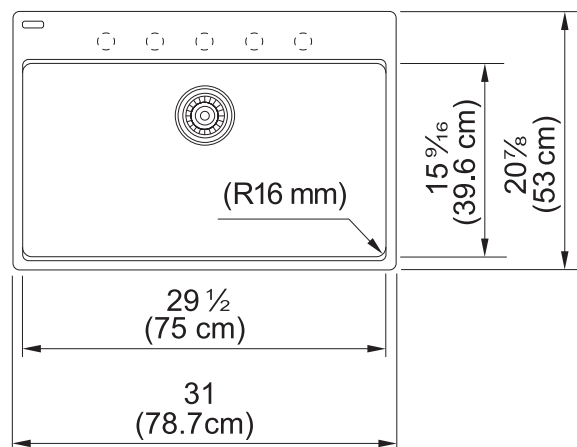

### TECHNICAL FEATURES

Overall Sink Size (OD)	31" x 20 <sup>7</sup> / <sub>8</sub> "
Bowl Size (ID)	29 <sup>1</sup> / <sub>2</sub> " x 15 <sup>9</sup> / <sub>16</sub> "
Bowl Depth (ID)	9 <sup>1</sup> / <sub>2</sub> "
Corner Radius	16mm
Minimum Cabinet Size	33"
Installation Type	Topmount
Warranty	Limited Lifetime

Product Image

Dimensional Drawing

5 pre-scored holes for faucet and accessories