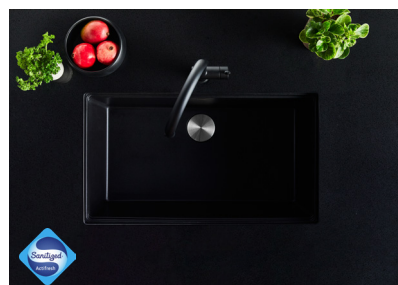

## Integrated for balance

With our easy-to-use integrated ledge system, you'll accomplish more with your sink while making the most of your surrounding counter space. Custom fit cutting boards, roller mats, and colanders are designed to keep all your kitchen tasks within reach.

## Wash, prep, work, and life

Maris sinks feature deep-capacity bowls that can easily accommodate baking trays, pots, and pans. These generous-sized sinks are available in seven color hues to create a clean, sophisticated look.

## GRANITE 31" SINGLE BOWL SINK Model MAG61029