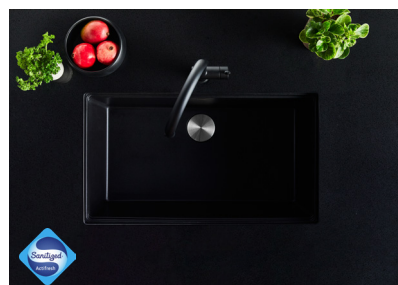

Maris

Usher in a new era.

Integrated for balance

With our easy-to-use integrated ledge system, you'll accomplish more with your sink while making the most of your surrounding counter space. Custom fit cutting boards, roller mats, and colanders are designed to keep all your kitchen tasks within reach.

Wash, prep, work, and life

Maris sinks feature deep-capacity bowls that can easily accommodate baking trays, pots, and pans. These generous-sized sinks are available in seven color hues to create a clean, sophisticated look.

MARIS

GRANITE 31" SINGLE BOWL SINK MAG11029

TECHNICAL FEATURES

Overall Sink Size (OD)	31" x 17 ¹³ / ₁₆ "
Bowl Size (ID)	29 ¹ / ₂ " x 15 ⁹ / ₁₆ "
Bowl Depth (ID)	9 ¹ / ₂ "
Corner Radius	16mm
Minimum Cabinet Size	36"
Installation Type	Undermount
Weight	35 lbs.
Warranty	Limited Lifetime