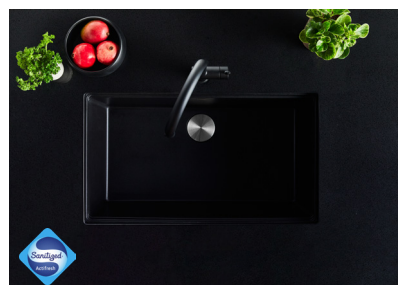

Maris

Usher in a new era.

Integrated for balance

With our easy-to-use integrated ledge system, you'll accomplish more with your sink while making the most of your surrounding counter space. Custom fit cutting boards, roller mats, and colanders are designed to keep all your kitchen tasks within reach.

Wash, prep, work, and life

Maris sinks feature deep-capacity bowls that can easily accommodate baking trays, pots, and pans. These generous-sized sinks are available in seven color hues to create a clean, sophisticated look.

MARIS

GRANITE 27" SINGLE BOWL SINK MAG11025

TECHNICAL FEATURES

Overall Sink Size (OD)	27" x 19"
Bowl Size (ID)	25½" x 16 ¹¹ / ₁₆ "
Bowl Depth (ID)	9½"
Corner Radius	16mm
Minimum Cabinet Size	30"
Installation Type	Undermount
Weight	33 lbs.
Warranty	Limited Lifetime