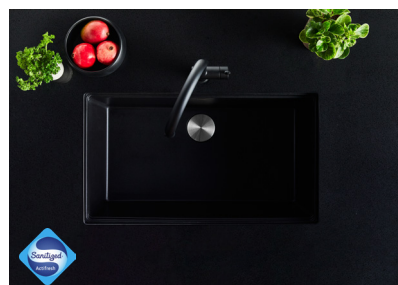

Maris

Usher in a new era.

Integrated for balance

With our easy-to-use integrated ledge system, you'll accomplish more with your sink while making the most of your surrounding counter space. Custom fit cutting boards, roller mats, and colanders are designed to keep all your kitchen tasks within reach.

Wash, prep, work, and life

Maris sinks feature deep-capacity bowls that can easily accommodate baking trays, pots, and pans. These generous-sized sinks are available in seven color hues to create a clean, sophisticated look.

MARIS

GRANITE 25" SINGLE BOWL SINK MAG11023

TECHNICAL FEATURES

Overall Sink Size (OD)	25" x 18 ¹⁵ / ₁₆ "
Bowl Size (ID)	23 ⁷ / ₁₆ " x 16 ¹¹ / ₁₆ "
Bowl Depth (ID)	9 ¹ / ₂ "
Corner Radius	16mm
Minimum Cabinet Size	30"
Installation Type	Undermount
Weight	33 lbs.
Warranty	Limited Lifetime