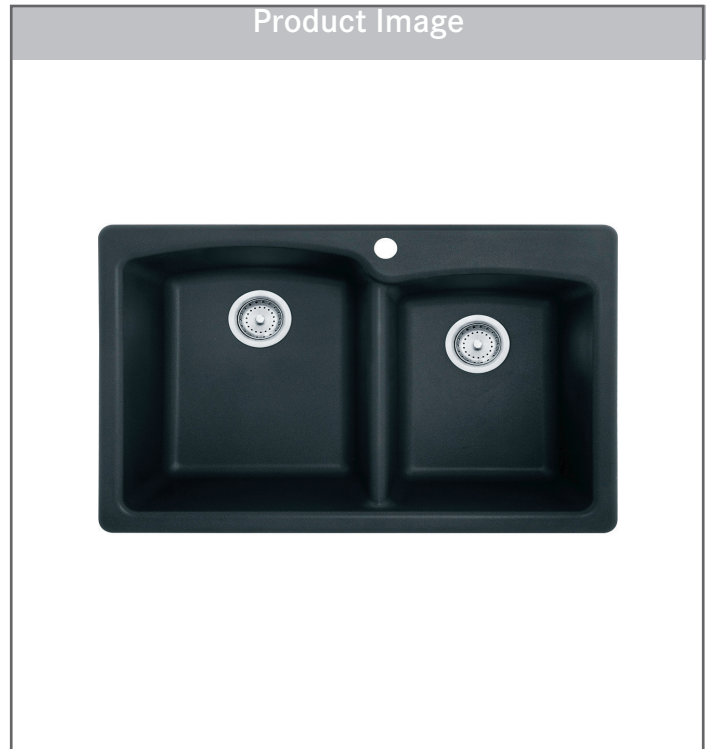

ELLIPSE

GRANITE 33" SINGLE BOWL SINK

Model EO33229-1

Maximum durability meets efficient design in the Ellipse Granite series. Available in several configurations, there's an Ellipse sink that's perfect for your space.

FEATURES

- Treated with Sanitized®, which helps to reduce bacteria and microbe growth, giving the sink lasting protection.
- Available in a variety of warm, sophisticated shades inspired by natural elements.
- Made from 80% quartz and 20% hard acrylic resin, granite sinks are durable, resistant to scratches, stains and heat.
- Thanks to the UV protection, the beautiful color of the granite will not fade and ensure long-lasting use.

TECHNICAL FEATURES

Overall Sink Size (OD)	33" x 22"
Bowl Size (ID)	29 3/4" x 18 7/8" x 16 7/8"
Bowl Depth (ID)	9" / 8"
Corner Radius	25mm
Minimum Cabinet Size	36"
Installation Type	Dual Mount
Weight	42 lbs
Warranty	Limited Lifetime

AVAILABLE FINISHES

EOOX33229-1	■	Onyx
EODB33229-1	■	Mocha
EOOY33229-1	■	Oyster
EOCH33229-1	■	Champagne
EOSG33229-1	■	Stone Grey
EOPW33229-1	■	Polar White
EOMB33229-1	■	Matte Black

OPTIONAL ACCESSORIES

Bottom Grid	FBGG1316 & FBGG1014
All-In Accessory System	AIUS100 / AIUS200 / AIUS300
Colorline Strainer	900-XXX
Strainer Assembly	1145 / 1145SN

Product Image