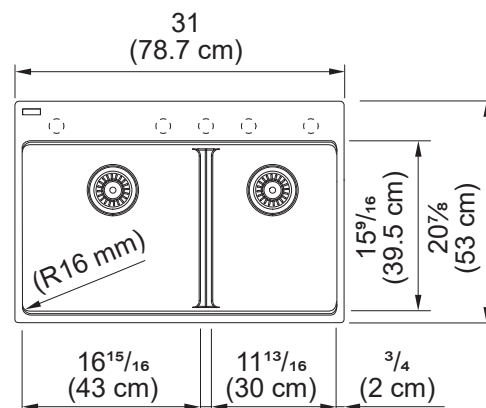

FRANKE

MARIS

GRANITE 31" DOUBLE BOWL SINK Model MAG6601611LD

TECHNICAL FEATURES

Overall Sink Size (OD)	31" x 20 ⁷ / ₈ "
Large Bowl Size (ID)	16 ¹⁵ / ₁₆ " x 15 ⁹ / ₁₆ "
Small Bowl Size (ID)	11 ¹³ / ₁₆ " x 15 ⁹ / ₁₆ "
Bowl Depth (ID)	9 ¹ / ₂ "
Corner Radius	16mm
Minimum Cabinet Size	33"
Installation Type	Topmount
Warranty	Limited Lifetime

Product Image

Dimensional Drawing

5 pre-scored holes for faucet and accessories