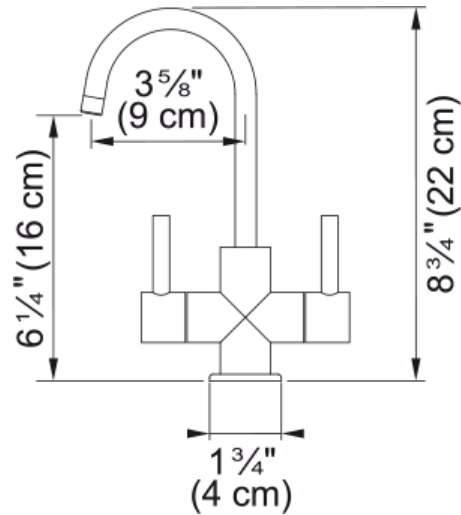

Steel H&C Filtered Faucet - LB13291CHG | 120.0659.652

Technical Data

Aspect

Spout type	J - spout
Color	Champagne gold
Type of material	Stainless steel 304

Product Dimensions

Faucet hole diameter	31,75 mm
Cartridge dimension	12,70 mm

Installation

Mounting type	Shank
Water supply hose connection	3/8"
Water supply hose length	1524 mm

Product specifications

Pressure	High pressure
Faucet type	Swivel spout
Faucet operation	Side lever
Faucet rotation	360°

Product identification

Product brand	FRANKE
Product family	Maris
Collection	Steel

Features

Water saving feature	No
Type of aerator	Laminar
Little butler type	Heating tank

Features