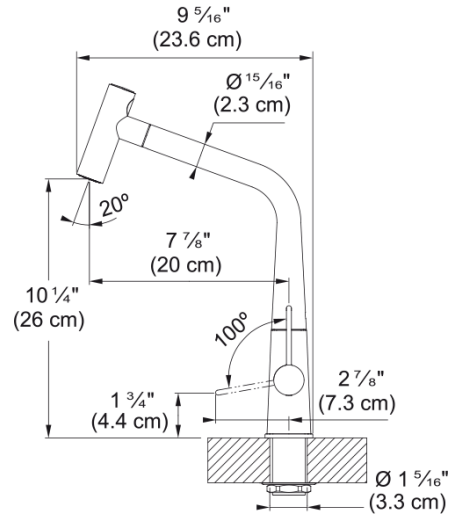

Icon Pull-Out Faucet - ICN-PO-MBK | 115.0690.401

Technical Data

Aspect

Spout type	L - spout
Color	Matte black
Type of material	Brass
Flexible pullout hose material	Nylon black
Spray head material	Brass

Product Dimensions

Faucet hole diameter	35 mm
Cartridge dimension	25 mm

Installation

Mounting type	Shank
Water supply hose connection	1/2"
Water supply hose length	450 mm

Product specifications

Pressure	High pressure
Faucet type	Spray
Faucet operation	Side lever
Faucet rotation	360°