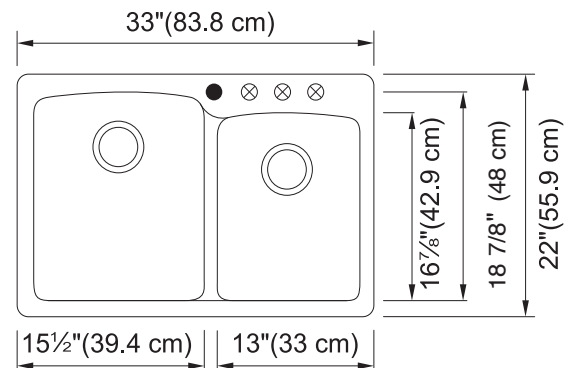

ELLIPSE

GRANITE 33" DOUBLE BOWL SINK Model EOXX33229-1

TECHNICAL FEATURES

Overall Sink Size (OD)	33" x 22"
Bowl Size (ID)	29 ³ / ₄ " x 18 ⁷ / ₈ " x 16 ⁷ / ₈ "
Bowl Depth (ID)	9" / 8"
Corner Radius	25mm
Minimum Cabinet Size	36"
Installation Type	Dual Mount
Weight	42 lbs
Warranty	Limited Lifetime

Product Image

Dimensional Drawing

4 pre-scored holes for faucet and accessories