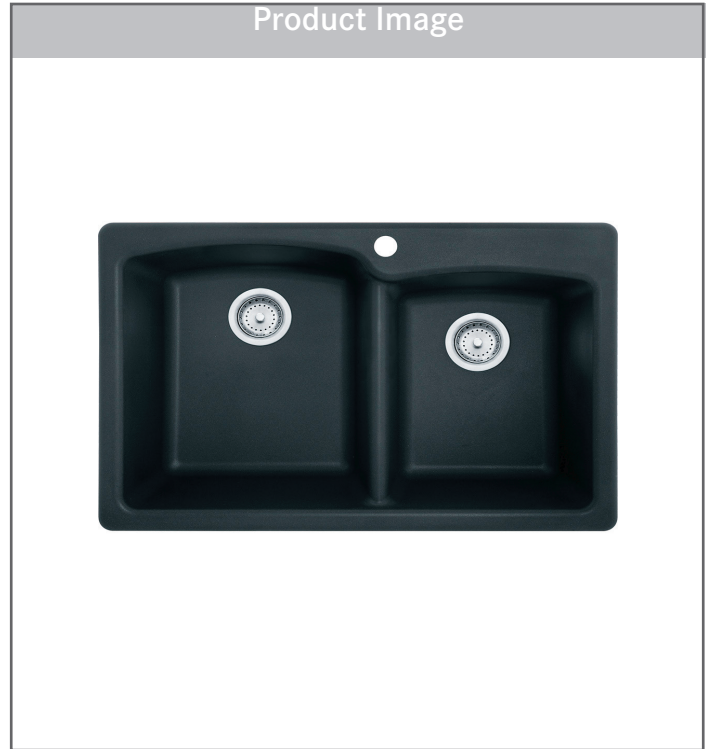

ELLIPSE

GRANITE 33" SINGLE BOWL SINK Model EO33229-1

Maximum durability meets efficient design in the Ellipse Granite series. Available in several configurations, there's an Ellipse sink that's perfect for your space.

FEATURES

- Treated with Sanitized®, which helps to reduce bacteria and microbe growth, giving the sink lasting protection.
- Available in a variety of warm, sophisticated shades inspired by natural elements.
- Made from 80% quartz and 20% hard acrylic resin, granite sinks are durable, resistant to scratches, stains and heat.
- Thanks to the UV protection, the beautiful color of the granite will not fade and ensure long-lasting use.

TECHNICAL FEATURES

Overall Sink Size (OD)	33" x 22"
Bowl Size (ID)	29 3/4" x 18 7/8" x 16 7/8"
Bowl Depth (ID)	9" / 8"
Corner Radius	25mm
Minimum Cabinet Size	36"
Installation Type	Dual Mount
Weight	42 lbs
Warranty	Limited Lifetime

AVAILABLE FINISHES

EOOX33229-1	■	Onyx
EODB33229-1	■	Mocha
EOOY33229-1	■	Oyster
EOCH33229-1	■	Champagne
EOSG33229-1	■	Stone Grey
EOPW33229-1	■	Polar White

OPTIONAL ACCESSORIES

Bottom Grid	FBGG1316 & FBGG1014
All-In Accessory System	AIUS100 / AIUS200 / AIUS300
Colorline Strainer	900-XXX
Strainer Assembly	1145 / 1145SN

Product Image