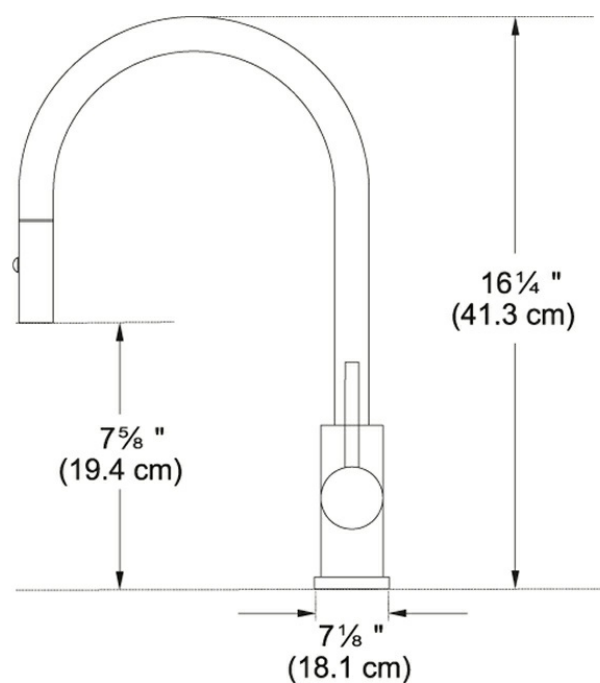

Cube FF3391CHG Champagne Gold

The sleek steel styling of Cube faucets brings a modern touch to any kitchen workspace.

FEATURES

- Solid 304 stainless steel construction delivers corrosion resistance inside and out
- Pull-down 360-degree swivel spout provides a full range of motion to reach almost any area of the sink
- Dual functioning spray head can toggle between powerful spray and stream, making clean-up effortless
- Single handle effortlessly controls water temperature and pressure
- ADA Compliant
- Pair with other faucets in the Franke Cube series for a consistent look throughout the kitchen

Available Finishes: Stainless Steel, Black Stainless Steel, Champagne Gold

Product Picture

Technical Drawing

Product Information

Version	Pull-Down Spray
Spray Type	Spray & Stream
Faucet Operation	Side Lever
Flow Rate	1.75 gpm
Cartridge	35mm Ceramic Cartridge
Where to buy	Showroom
Countertop hole diameter	1 3/8"