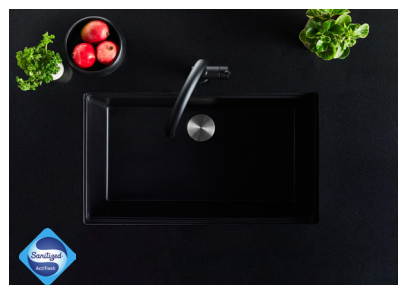

## Integrated for balance

With our easy-to-use integrated ledge system, you'll accomplish more with your sink while making the most of your surrounding counter space. Custom fit cutting boards, roller mats, and colanders are designed to keep all your kitchen tasks within reach.

## Wash, prep, work, and life

Maris sinks feature deep-capacity bowls that can easily accommodate baking trays, pots, and pans. These generous-sized sinks are available in seven color hues to create a clean, sophisticated look.