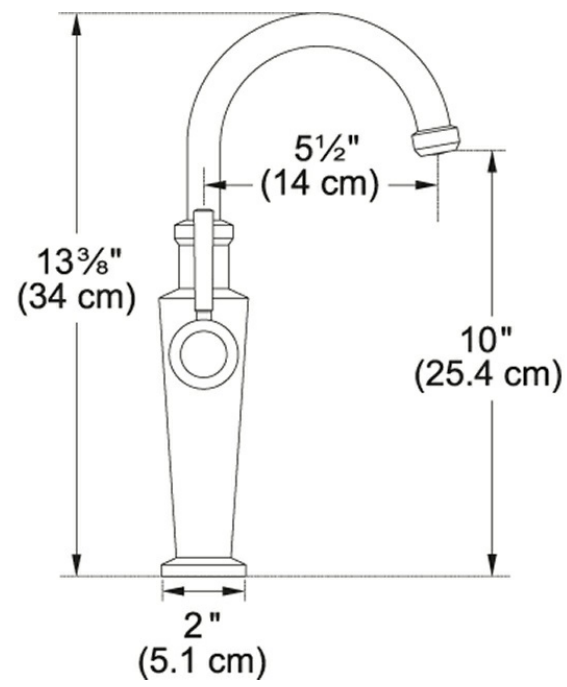

Product Picture

Product Information

Version	Bar/Prep
Spray Type	Full Spray
Faucet Operation	Side Lever
Flow Rate	1.75 gpm
Cartridge	28mm Ceramic Cartridge
Where to buy	Showroom
Countertop hole diameter	1 3/8"

Technical Drawing

Article Numbers

FUN#	115.0481.418
US Part Number	FFB5200