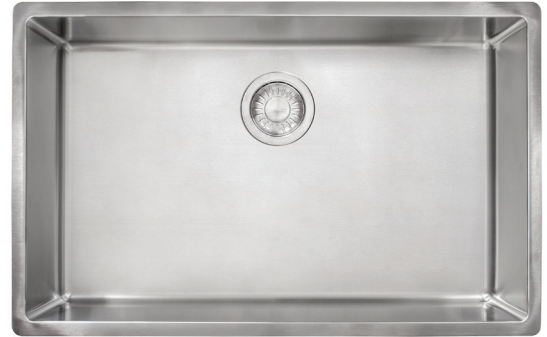

CUBE

STAINLESS STEEL 27" SINGLE BOWL SINK Model CUX11027-ADA

The Cube sink series boasts a minimalist, linear look with tight radius corners and is a perfect compliment to a modern or transitional kitchen aesthetic

FEATURES

- Easy to clean pearl finish camouflages everyday wear like a commercial sink
- Rear drains maximize the usable bottom surface of the bowl while also creating extra cabinet space beneath the sink.
- Deep large bowl easily accommodates large pots and pans and minimizes splashing.

TECHNICAL FEATURES

Overall Sink Size (OD)	28 1/2" x 17 3/4"
Bowl Size (ID)	27" x 16 -1/8"
Bowl Depth (ID)	5"
Corner Radius	12mm
Minimum Cabinet Size	33"
Installation Type	Undermount
Sound Coating	Yes
Anti-Noise Pads	Yes
Material	18 Gauge
Weight	19 lbs.
Warranty	Limited Lifetime
ADA Compliant	Yes

OPTIONAL ACCESSORIES

Strainer Assembly	1145 / 1145SN
Bottom Grid	CU27-36S
All-In Accessory System 3	AIUS300
All-In Accessory System 2	AIUS200
All-In Accessory System 1	AIUS100

Product Image