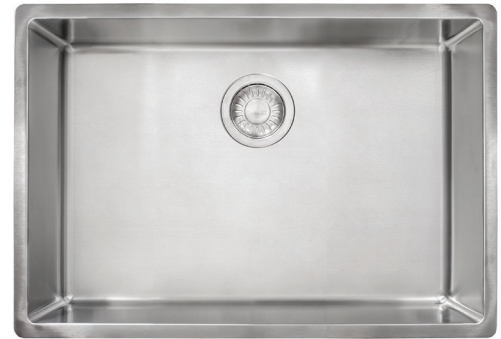

CUBE

STAINLESS STEEL 25" SINGLE BOWL SINK Model CUX11025

The Cube sink series boasts a minimalist, linear look with tight radius corners and is a perfect compliment to a modern or transitional kitchen aesthetic

FEATURES

- Easy to clean pearl finish camouflages everyday wear like a commercial sink
- Rear drains maximize the usable bottom surface of the bowl while also creating extra cabinet space beneath the sink.
- Deep large bowl easily accommodates large pots and pans and minimizes splashing.

TECHNICAL FEATURES

Overall Sink Size (OD)	26 5/8" x 17 3/4"
Bowl Size (ID)	25" x 16 1/8"
Bowl Depth (ID)	9"
Corner Radius	12mm
Minimum Cabinet Size	30"
Installation Type	Undermount
Sound Coating	Yes
Anti-Noise Pads	Yes
Material	18 Gauge
Weight	18 lbs.
Warranty	Limited Lifetime

OPTIONAL ACCESSORIES

Strainer Assembly	1145 / 1145SN
Bottom Grid	CU25-36S
All-In Accessory System 3	AIUS300
All-In Accessory System 2	AIUS200
All-In Accessory System 1	AIUS100

Product Image