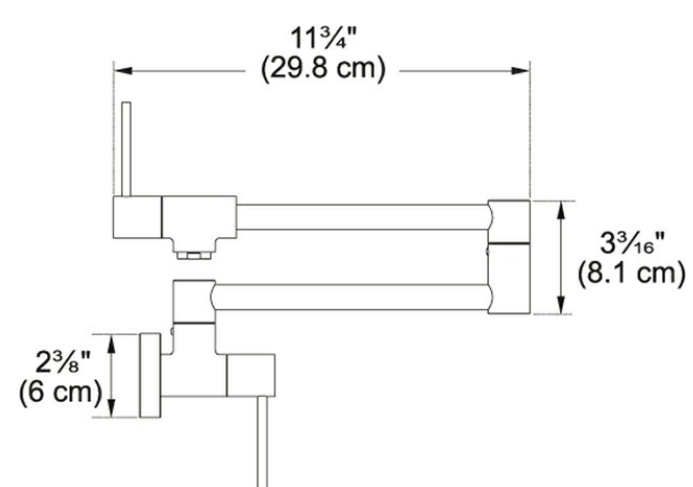

Product Picture

Technical Drawing

Product Information

Version	Wall Mounted Pot Filler
Spray Type	Full Spray
Faucet Operation	2 Handle Mixer
Flow Rate	2.2 gpm
Cartridge	12mm Ceramic Cartridge
Where to buy	Showroom