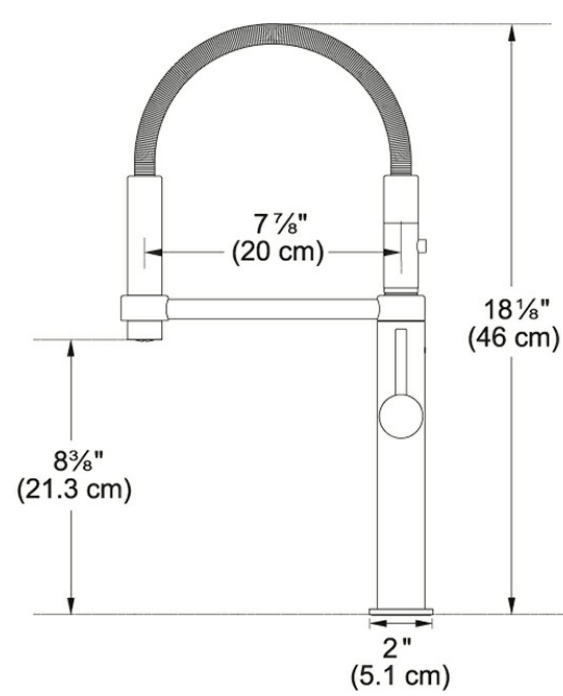

Product Picture

Technical Drawing

Product Information

Version	Semi Pro
Spray Type	Full and Needle Spray
Faucet Operation	Side Lever
Flow Rate	1.75 gpm
Cartridge	28mm Ceramic Cartridge
Where to buy	Showroom
Countertop hole diameter	1 3/8"

Article Numbers

FUN#	115.0395.996
US Part Number	5002641