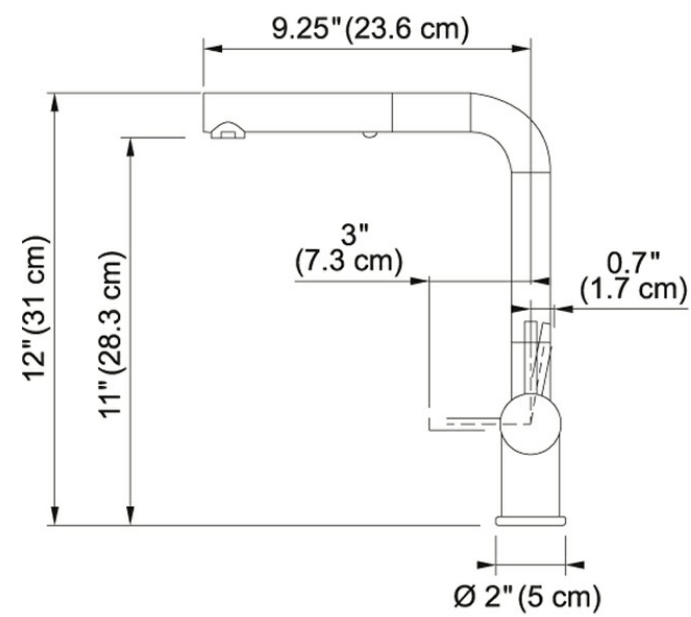

Product Picture

Technical Drawing

Product Information

Version	Pull-Out Spray
Spray Type	Full and Needle Spray
Faucet Operation	Side Lever
Flow Rate	1.75 gpm
Cartridge	CERAMIC-DISCS-Ø-35

Article Numbers

FUN#	115.0384.425
US Part Number	FF3803