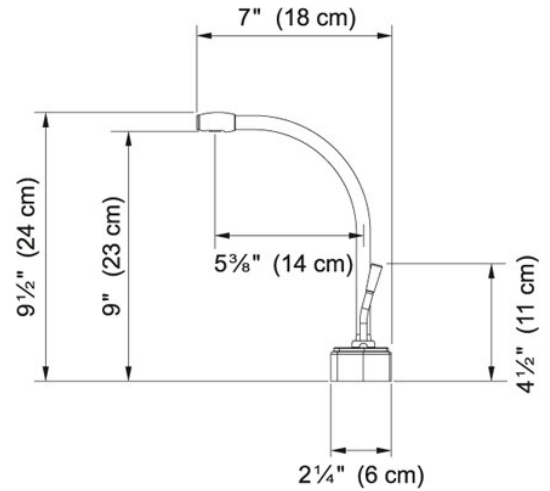

Cold Water Only - DW9000 DW9000 Polished Chrome |

120.0296.745

FAMILY : Point of Use and Filtration | SERIE : Cold Water Only - DW9000 | MODEL : DW9000 | FINISH : Polished Chrome |

INSTALLATION TYPE : Point of Use and Filtration | STYLE : Transitional

TECHNICAL DATA

Version Cold Water Dispenser

Where to buy Showroom

Where to buy Showroom

Cold Water Only - DW9000 DW9000 Polished Chrome |
120.0296.745

FAMILY : Point of Use and Filtration | SERIE : Cold Water Only - DW9000 | MODEL : DW9000 | FINISH : Polished Chrome |
INSTALLATION TYPE : Point of Use and Filtration | STYLE : Transitional