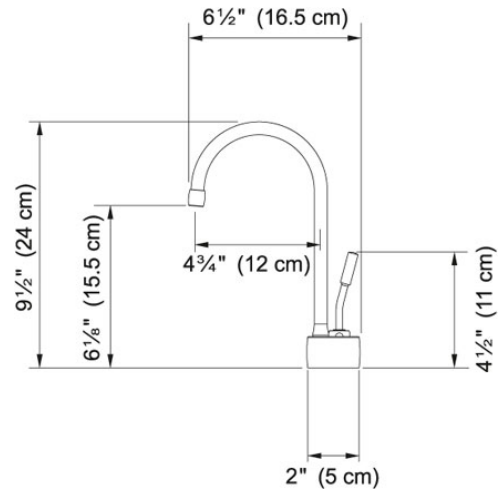

# Hot and Filtered Cold Water Dispenser - LB7200 LB7280 Satin

Nickel | 120.0296.744

FAMILY : Point of Use and Filtration | SERIE : Hot and Filtered Cold Water Dispenser - LB7200 | MODEL : LB7280 | FINISH : Satin Nickel | INSTALLATION TYPE : Point of Use and Filtration | STYLE : Modern