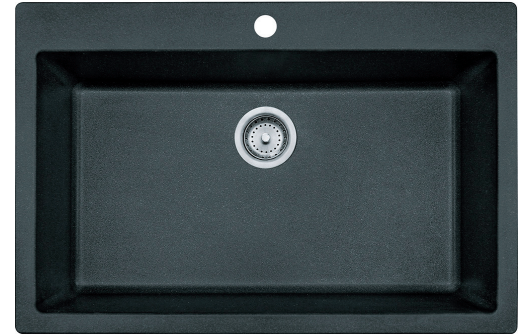

PRIMO

GRANITE 33" SINGLE BOWL SINK Model DIG61091

Sleek aesthetics, plenty of prep space and the durability every kitchen requires, grace the Primo sink.

FEATURES

- Sanitized technology reduces odors and ensures safe protection against bacteria and mildew in your sink.
- Made from 80% quartz and 20% hard acrylic resin, granite sinks are durable, resistant to scratches, stains and heat
- Primo provides the versatility of undermount installation for an edgeless finish or topmount installation with the rim extending over the countertop.
- The 9" deep bowl easily accommodates large cookware to tackle your biggest kitchen tasks.

TECHNICAL FEATURES

Overall Sink Size (OD)	33" x 22"
Bowl Size (ID)	30" x 17"
Bowl Depth (ID)	9"
Corner Radius	13mm
Minimum Cabinet Size	36"
Installation Type	Dual Mount
Weight	36 lbs
Warranty	Limited Lifetime

AVAILABLE FINISHES

DIG61091-CHA		Champagne
DIG61091-ONY		Onyx
DIG61091-MOC		Mocha
DIG61091-PWT		Polar White
DIG61091-SHG		Stone Grey

OPTIONAL ACCESSORIES

Bottom Grid	BDGI100
All-In Accessory System	AIUS100 / AIUS200 / AIUS300
Colorline Strainer	900-XXX
Strainer Assembly	1145 / 1145SN

Product Image