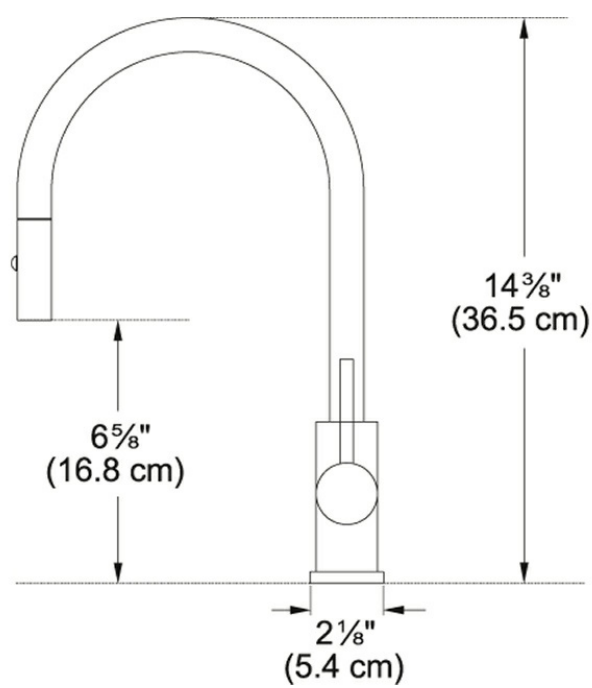

Product Picture

Technical Drawing

Product Information

Version	Bar/Prep
Spray Type	Full and Needle Spray
Faucet Operation	Side Lever
Flow Rate	1.75 gpm
Cartridge	35mm Ceramic Cartridge
Where to buy	Showroom