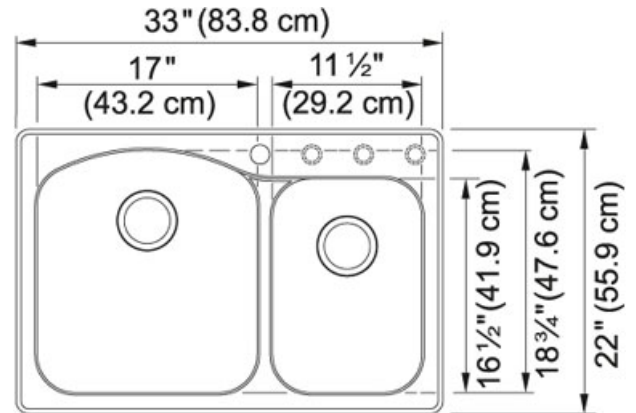

## Gravity DIG62F91-WHT Fraganite Pure White | 114.0388.603

FAMILY : Sinks | SERIE : Gravity | MODEL : DIG62F91-WHT | INSTALLATION TYPE : Dual | FINISH : Fraganite Pure White | STYLE : Transitional

### TECHNICAL DATA

Minimum Cabinet Size	36"
Drain Opening	3 1/2"
Faucet Hole	1; 3 Predrilled
Length overall	22"
Width overall	33"
Depth Overall	9"
Length of large bowl	18 5/8"
Width of large bowl	21 3/4"
Depth of large bowl	9"
Length of small bowl	16 1/2"
Width of small bowl	11 1/2"
Depth of small bowl	8"
Number of Bowls	2
Type of Material	Granite
Where to buy	Home Center
Where to buy	Home Center