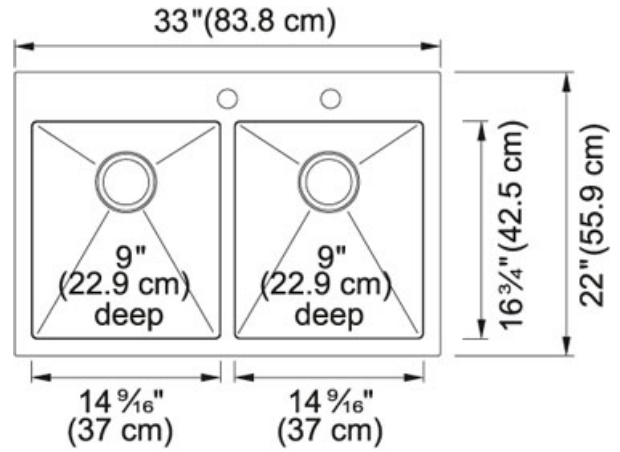

Vector HF3322-2 SilkSteel | 101.0331.357

FAMILY : Sinks | SERIE : Vector | MODEL : HF3322-2 | FINISH : SilkSteel | INSTALLATION TYPE : Dual | STYLE : Contemporary

TECHNICAL DATA

Minimum Cabinet Size	36"
Drain Opening	3 1/2"
Faucet Hole	2
Length overall	33"
Width overall	22"
Depth Overall	9"
Length of large bowl	16 3/4"
Width of large bowl	14 9/16"
Depth of large bowl	9"
Number of Bowls	2
Type of Material	18 Gauge Stainless Steel
Where to buy	Home Center
Where to buy	Home Center