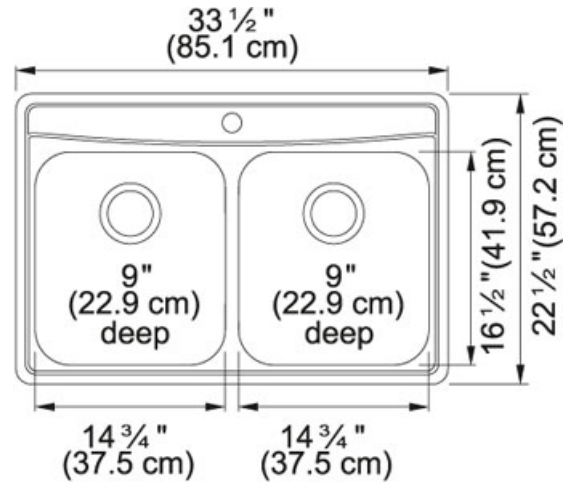

Evolution EVDCG901-18 Brushed Steel | 127.0377.238

FAMILY : Sinks | SERIE : Evolution | MODEL : EVDCG901-18 | FINISH : Brushed Steel | INSTALLATION TYPE : Topmount | STYLE : Traditional

Available May 2016

TECHNICAL DATA

Minimum Cabinet Size	36"
Drain Opening	3 1/2"
Faucet Hole	1
Length overall	33 1/2"
Width overall	22 1/2"
Depth Overall	9"
Length of large bowl	16 1/2"
Width of large bowl	14 3/4"
Depth of large bowl	9"
Number of Bowls	2
Type of Material	18 Gauge Stainless Steel
Where to buy	Home Center
Where to buy	Home Center