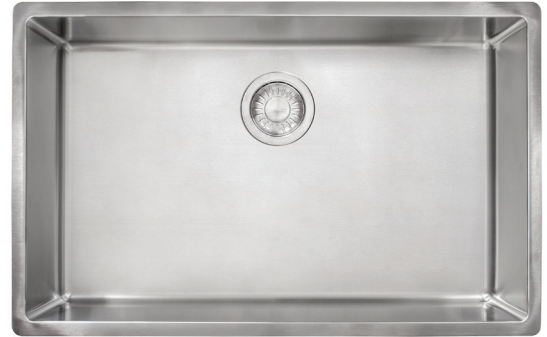

CUBE

STAINLESS STEEL 27" SINGLE BOWL SINK Model CUX11027

The Cube sink series boasts a minimalist, linear look with tight radius corners and is a perfect compliment to a modern or transitional kitchen aesthetic

FEATURES

- Easy to clean pearl finish camouflages everyday wear like a commercial sink
- Rear drains maximize the usable bottom surface of the bowl while also creating extra cabinet space beneath the sink.
- Deep large bowl easily accommodates large pots and pans and minimizes splashing.

TECHNICAL FEATURES

Overall Sink Size (OD)	28 1/2" x 17 3/4"
Bowl Size (ID)	27" x 16 -1/8"
Bowl Depth (ID)	9"
Corner Radius	12mm
Minimum Cabinet Size	33"
Installation Type	Undermount
Sound Coating	Yes
Anti-Noise Pads	Yes
Material	18 Gauge
Weight	19 lbs.
Warranty	Limited Lifetime

OPTIONAL ACCESSORIES

Strainer Assembly	1145 / 1145SN
Bottom Grid	CU27-36S
All-In Accessory System 3	AIUS300
All-In Accessory System 2	AIUS200
All-In Accessory System 1	AIUS100

Product Image