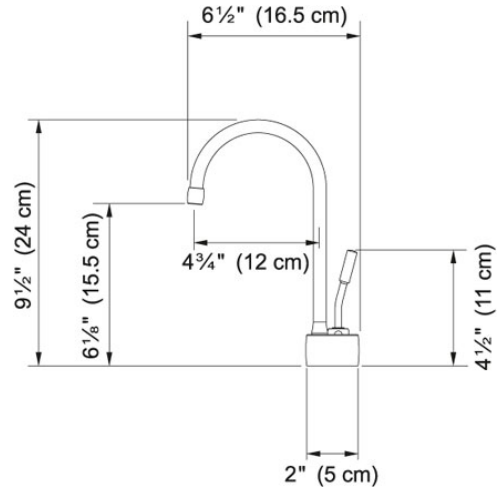

# Hot and Filtered Cold Water Dispenser - LB7200 LB7270

Polished Nickel | 120.0296.743

FAMILY : Point of Use and Filtration | SERIE : Hot and Filtered Cold Water Dispenser - LB7200 | MODEL : LB7270 | FINISH : Polished Nickel | INSTALLATION TYPE : Point of Use and Filtration