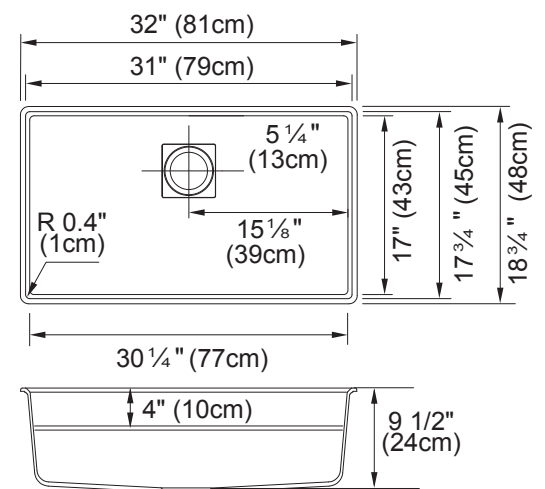

TECHNICAL FEATURES

Overall Sink Size (OD)	32" x 18 3/4"
Bowl Size (ID)	31" x 17 3/4"
Bowl Depth (ID)	9 1/2"
Corner Radius	10 mm
Minimum Cabinet Size	36"
Installation Type	Undermount
Weight	38 lbs
Warranty	Limited Lifetime

Drain Cover	PKGCVR
-------------	--------

OPTIONAL ACCESSORIES

Bottom Roller Mat	PKG31-36RM
Bottom Grid	PKG31-36S
Shelf Roller Mat	PKG18-31RM
Cutting Board	PG-40S

Product Image

Dimensional Drawing

FRANKE