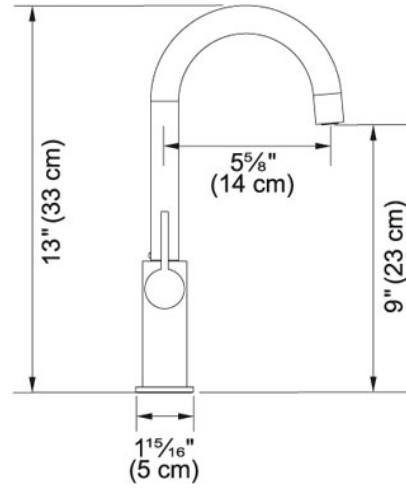

TECHNICAL DATA

Version	Arc Spout
Flow Rate	1.75 gpm
Spray Type	Full Spray
Cartridge	Ceramic Cartridge
Faucet Operation	Side Lever
Countertop hole diameter	1 3/8"
Spout Swivel Range	360 °
Where to buy	Showroom
Where to buy	Showroom