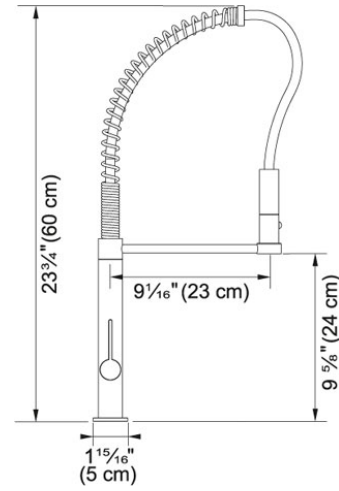

# MasterChef FFPD2080 Satin Nickel | 115.0298.342

FAMILY : **Faucets** | SERIE : **MasterChef** | MODEL : **FFPD2080** | FINISH : **Satin Nickel** | INSTALLATION TYPE : **Single Hole Installation** | STYLE : **Contemporary**

## TECHNICAL DATA

Version	Pull-Down Nozzle
Flow Rate	1.75 gpm
Spray Type	Full Spray
Cartridge	Ceramic Cartridge
Faucet Operation	Side Lever
Countertop hole diameter	1 3/8"
Spout Swivel Range	360 °
Where to buy	Showroom
Where to buy	Showroom