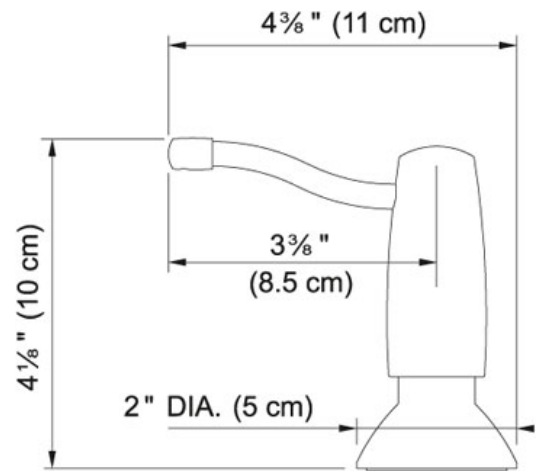

# SPECIFICATION SHEET

PRODUCT FAMILY: Kitchen solutions FINISH: Polished Chrome SERIES: SOAP DISPENSER MODEL: SD2400

## Product Information

<b>FUN#</b>	119.0278.879
<b>US Part Number</b>	SD2400

**Suggested Products**

119.0263.482