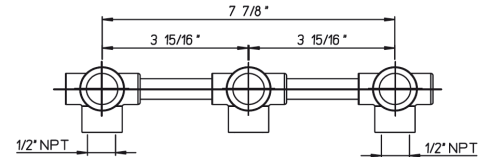

Serie Rough-in Valve

VALVE207

8" Wall Mounted Lavatory Rough-in Valve

STANDARDS

- Certified by CSA International
- Compliant with ANSI NSF61 – Annex G
- Compliant with ASME A112.18.1-B125.1
- Compliant with ANSI A117.1
- Compliant with EPA Water Sense

Finishes

None

VALVE207

X

Features

Solid Brass Construction	X
1/2" NPT Inlets	X
Meets NSF 61/9 Annex G Lead Requirements	X
Rough-In Valve Only, Trim Sold Separately	X
3-Hole Valve Compatible with 2 Handle Wallmount Lav Trims	X
Step-By-Step Installation Instructions	X
Limited Lifetime Warranty	X

VALVE207

Project: _____
Contractor: _____