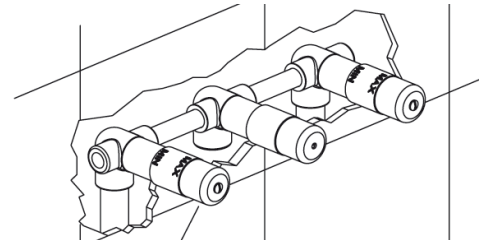

Serie Rough-in Valve

VALVE207

8" Wall Mounted Lavatory Rough-in Valve

STANDARDS

- Certified by CSA International
- Compliant with ANSI NSF61 – Annex G
- Compliant with ASME A112.18.1-B125.1
- Compliant with ANSI A117.1
- Compliant with EPA Water Sense

Finishes

None

VALVE207

X

Features

Solid Brass Construction	X
1/2" NPT Inlets	X
Meets NSF 61/9 Annex G Lead Requirements	X
Rough-In Valve Only, Trim Sold Separately	X
3-Hole Valve Compatible with 2 Handle Wallmount Lav Trims	X
Step-By-Step Installation Instructions	X
Limited Lifetime Warranty	X

VALVE207

Project: _____
Contractor: _____