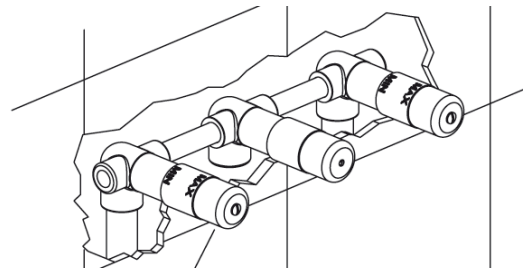

INSTALLATION DIMENSIONS

Serie Rough-in Valve

VALVE207

8" Wall Mounted Lavatory Rough-in Valve

Caffe 8820700XX Design
(trim sold separately)

Brera 9220700XX Design
(trim sold separately)

1-877-55-FORTIS (36784)

19701 Da Vinci
Lake Forest, CA 92610

WWW.FORTISFAUCET.COM

FORTIS
PURO DESIGN ITALIANO

Serie Rough-in Valve

VALVE207

8" Wall Mounted Lavatory Rough-in Valve

STANDARDS

- Certified by CSA International
- Compliant with ANSI NSF61 – Annex G
- Compliant with ASME A112.18.1-B125.1
- Compliant with ANSI A117.1
- Compliant with EPA Water Sense

Finishes

None

VALVE207

X

Features

Solid Brass Construction	X
1/2" NPT Inlets	X
Meets NSF 61/9 Annex G Lead Requirements	X
Rough-In Valve Only, Trim Sold Separately	X
3-Hole Valve Compatible with 2 Handle Wallmount Lav Trims	X
Step-By-Step Installation Instructions	X
Limited Lifetime Warranty	X