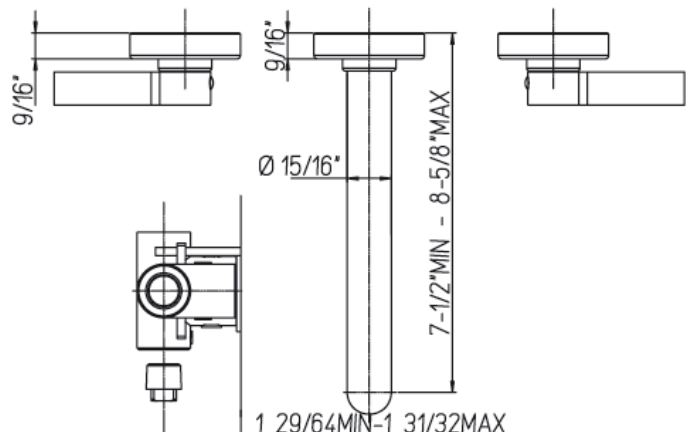

INSTALLATION DIMENSIONS

Serie Rough-in Valve

VALVE207

8" Wall Mounted Lavatory Rough-in Valve

Caffe 8820700XX Design
(trim sold separately)

Brera 9220700XX Design
(trim sold separately)

1-877-55-FORTIS (36784)

19701 Da Vinci
Lake Forest, CA 92610

WWW.FORTISFAUCET.COM

FORTIS
PURO DESIGN ITALIANO

Serie Rough-in Valve

VALVE207

8" Wall Mounted Lavatory Rough-in Valve

STANDARDS

- Certified by CSA International
- Compliant with ANSI NSF61 – Annex G
- Compliant with ASME A112.18.1-B125.1
- Compliant with ANSI A117.1
- Compliant with EPA Water Sense

Finishes

None

VALVE207

X

Features

Solid Brass Construction	X
1/2" NPT Inlets	X
Meets NSF 61/9 Annex G Lead Requirements	X
Rough-In Valve Only, Trim Sold Separately	X
3-Hole Valve Compatible with 2 Handle Wallmount Lav Trims	X
Step-By-Step Installation Instructions	X
Limited Lifetime Warranty	X