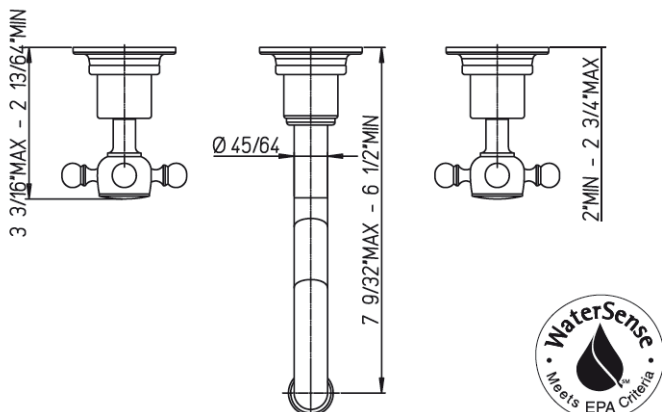

INSTALLATION DIMENSIONS

Serie Rough-in Valve

VALVE207

8" Wall Mounted Lavatory Rough-in Valve

Caffe 8820700XX Design
(trim sold separately)

Brera 9220700XX Design
(trim sold separately)

1-877-55-FORTIS (36784)

19701 Da Vinci
Lake Forest, CA 92610

WWW.FORTISFAUCET.COM

FORTIS
PURO DESIGN ITALIANO

Serie Rough-in Valve

VALVE207

8" Wall Mounted Lavatory Rough-in Valve

STANDARDS

- Certified by CSA International
- Compliant with ANSI NSF61 – Annex G
- Compliant with ASME A112.18.1-B125.1
- Compliant with ANSI A117.1
- Compliant with EPA Water Sense

Finishes

None

VALVE207

X

Features

Solid Brass Construction	X
1/2" NPT Inlets	X
Meets NSF 61/9 Annex G Lead Requirements	X
Rough-In Valve Only, Trim Sold Separately	X
3-Hole Valve Compatible with 2 Handle Wallmount Lav Trims	X
Step-By-Step Installation Instructions	X
Limited Lifetime Warranty	X