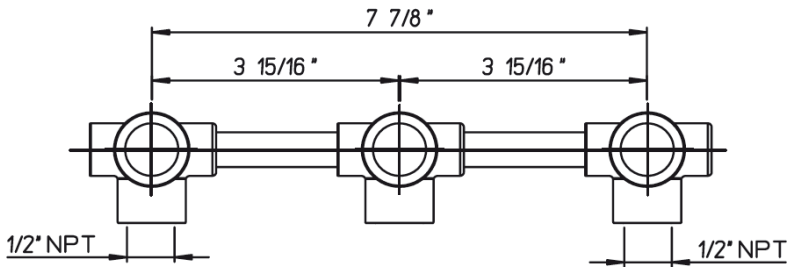

INSTALLATION DIMENSIONS

Serie Rough-in Valve

VALVE207

8" Wall Mounted Lavatory Rough-in Valve

Caffe 8820700XX Design
(trim sold separately)

Brera 9220700XX Design
(trim sold separately)

1-877-55-FORTIS (36784)

19701 Da Vinci
Lake Forest, CA 92610

WWW.FORTISFAUCET.COM

FORTIS
PURO DESIGN ITALIANO

Serie Rough-in Valve

VALVE207

8" Wall Mounted Lavatory Rough-in Valve

STANDARDS

- Certified by CSA International
- Compliant with ANSI NSF61 – Annex G
- Compliant with ASME A112.18.1-B125.1
- Compliant with ANSI A117.1
- Compliant with EPA Water Sense

Finishes

None

VALVE207

X

Features

Solid Brass Construction	X
1/2" NPT Inlets	X
Meets NSF 61/9 Annex G Lead Requirements	X
Rough-In Valve Only, Trim Sold Separately	X
3-Hole Valve Compatible with 2 Handle Wallmount Lav Trims	X
Step-By-Step Installation Instructions	X
Limited Lifetime Warranty	X