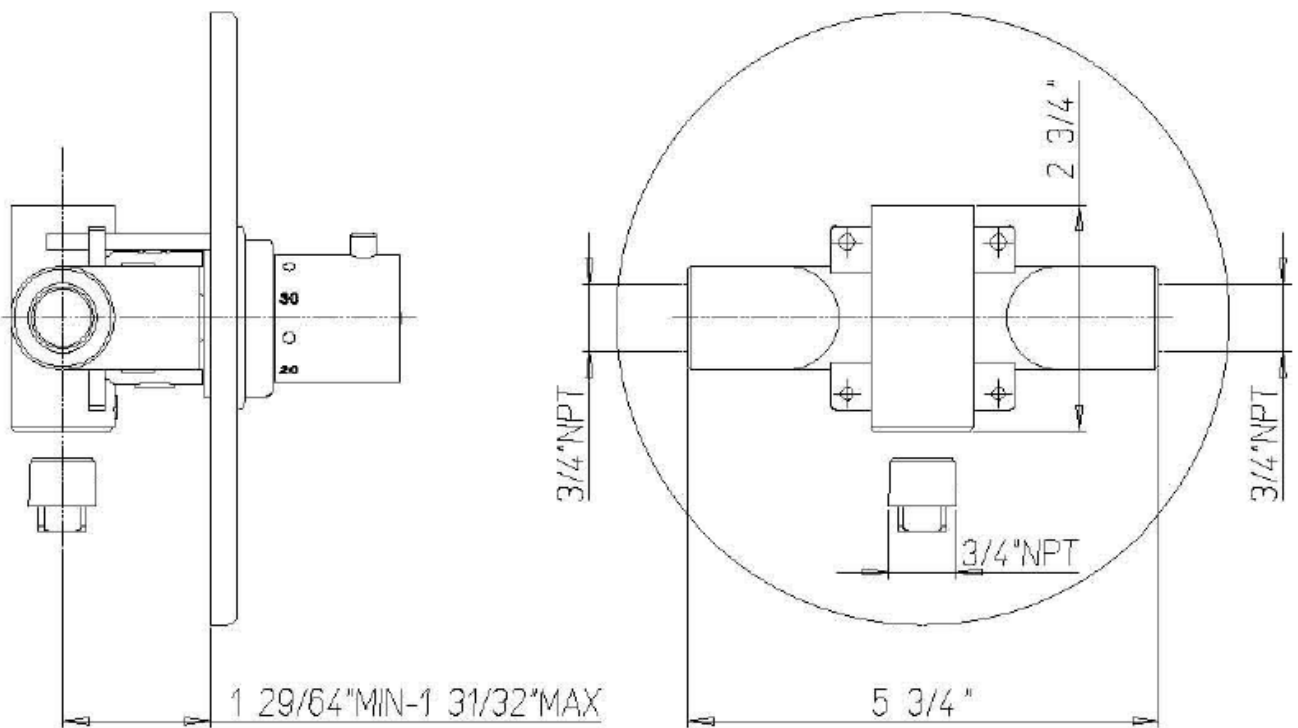

INSTALLATION DIMENSIONS

**Serie Rough-In Valve**

VALVE711

3/4" Thermostatic Shower Valve

1-877-55-FORTIS (36784)

19701 Da Vinci  
Lake Forest, CA 92610

WWW.FORTISFAUCET.COM

**FORTIS**  
PURO DESIGN ITALIANO

**ROUGH IN VALVE ONLY**

**VALVE711**

3/4" Thermostatic Valve

**STANDARDS**

- Compliant with ASME A112.18.1-B125.1
- Compliant with ASSE 1016
- Certified by CSA International

***Finishes***

Polished Chrome

Brushed Nickel