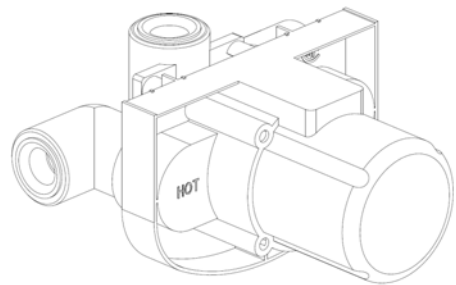

***Features***

Solid Brass Construction

3/4" Stacked Thermostatic Valve

High Flow Valve Supports Multiple Outlets

3/4" NPT Inlets

Step-By-Step Installation Instructions

Limited Lifetime Warranty

Project: \_\_\_\_\_  
Contractor: \_\_\_\_\_