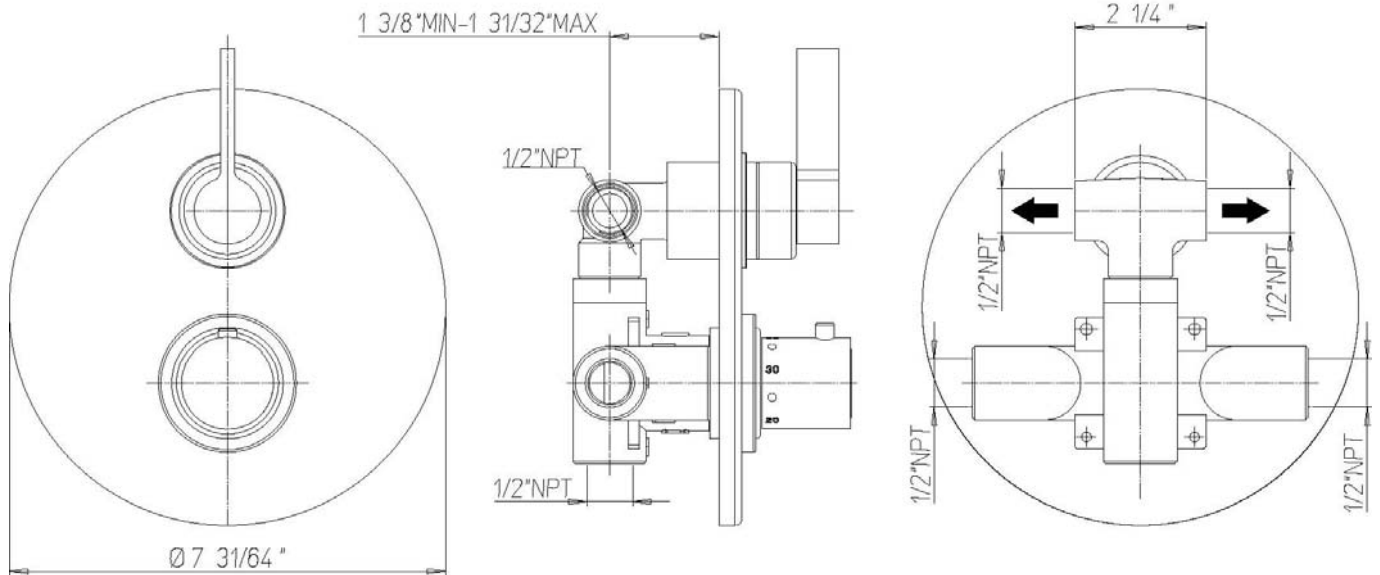

INSTALLATION DIMENSIONS

Serie Brera

9269100

1/2" Thermostatic Valve with
Diverter & Volume Ctrl Trim only

1-877-55-FORTIS (36784)

19701 Da Vinci
Lake Forest, CA 92610

WWW.FORTISFAUCET.COM

FORTIS.
PURO DESIGN ITALIANO

Serie Brera

9269100

1/2" Thermostatic Valve with
Diverter & Volume Ctrl Trim only

STANDARDS

- Compliant with ASME A112.18.1-B125.1
- Compliant with ASSE 1016
- Certified by CSA International
- Compliant with ANSI A117.1 (Lever only)