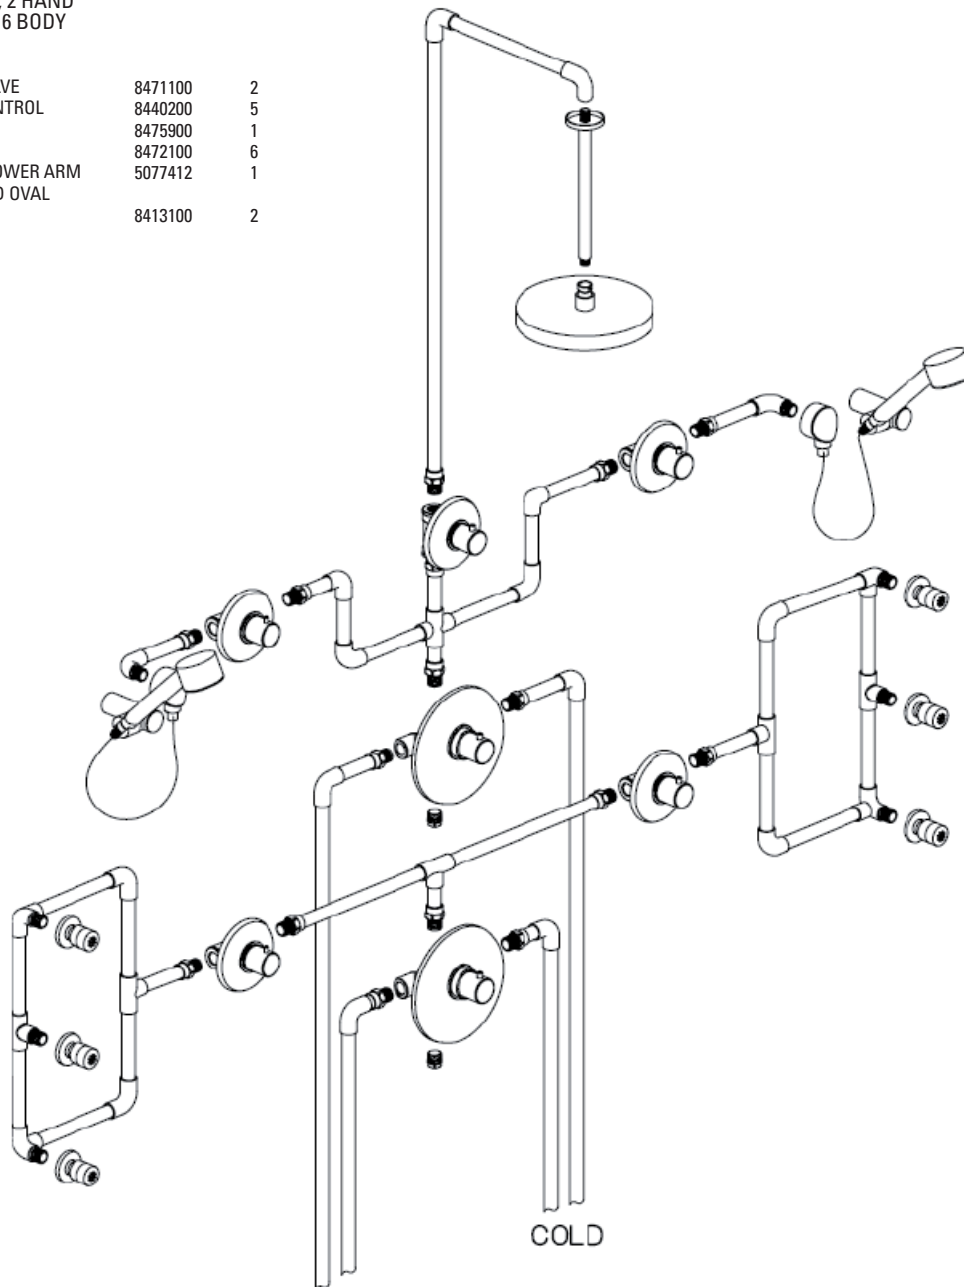

Serie Scala

84KIT08

Shower kit 08

description	model #	c. qty
¾" THERMO SHOWER SET WITH 2 THERMO VALVES, ONE CEILING RAIN SHOWER, 2 HAND SHOWER, AND 6 BODY JETS	84KIT08	
- ¾" THERMO VALVE	8471100	2
- ¾" VOLUME CONTROL	8440200	5
- SHOWER HEAD	8475900	1
- BODY SPRAY	8472100	6
- 12" CEILING SHOWER ARM	5077412	1
- HANDHELD AND OVAL HANDSHOWER	8413100	2