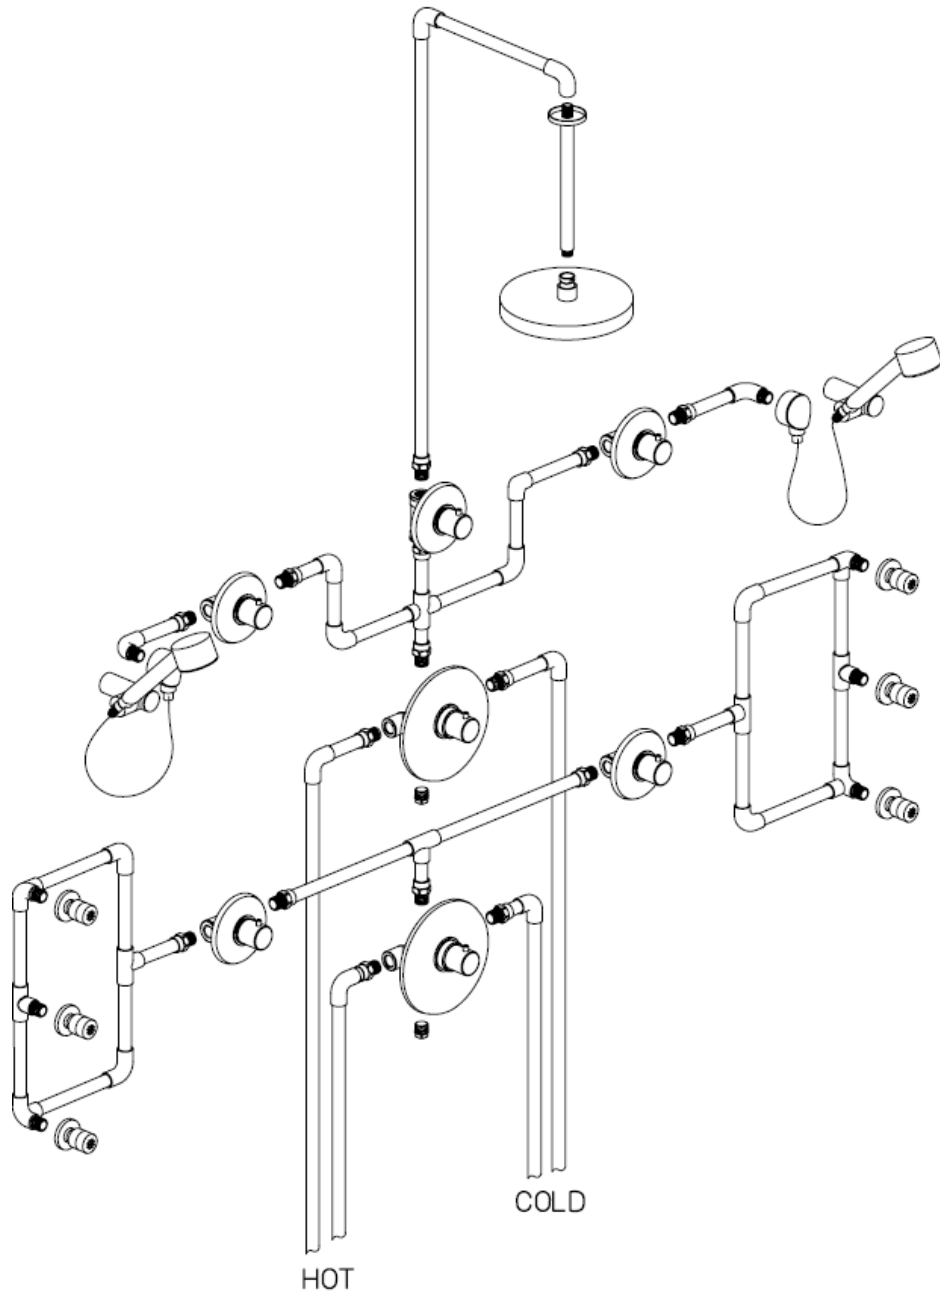

Serie Brera

92KIT08

Shower Kit 08