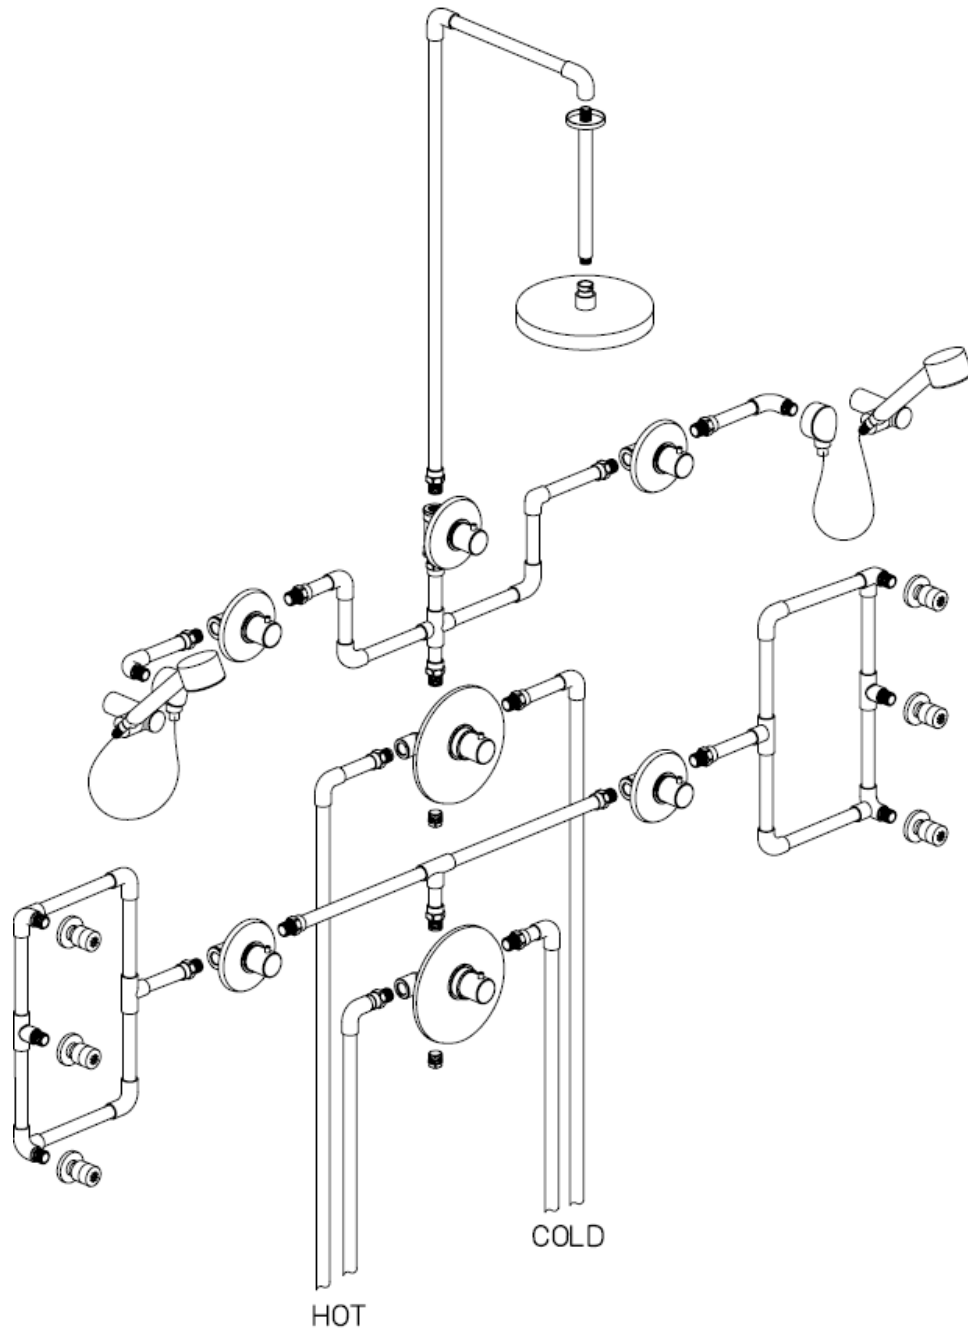

## Serie Milano

89KIT08

Shower Kit 08

---

### STANDARDS

- Comply with ASME A112.18.1-B125.1 requirements
- Certified By CSA international

<b>Finishes</b>	7813100PC	7813100BN
Polished Chrome	X	
Brushed Nickel		X

<b>Features</b>	7813100PC	7813100BN
Wallmount Handshower Kit	X	X
Hand Shower with Dual Check Valves	X	X
Back Flow Prevention System	X	X
Includes: Hand Shower, Hose, Slide Bar, and Drop Elbow	X	X
60" Metal Hose with Matching Finish	X	X
Self Cleaning Spray Head	X	X
Step By Step Installation Instructions	X	X
Limited Lifetime Warranty	X	X

## Serie Milano

7875900

8" Raincan Showerhead, Round Design