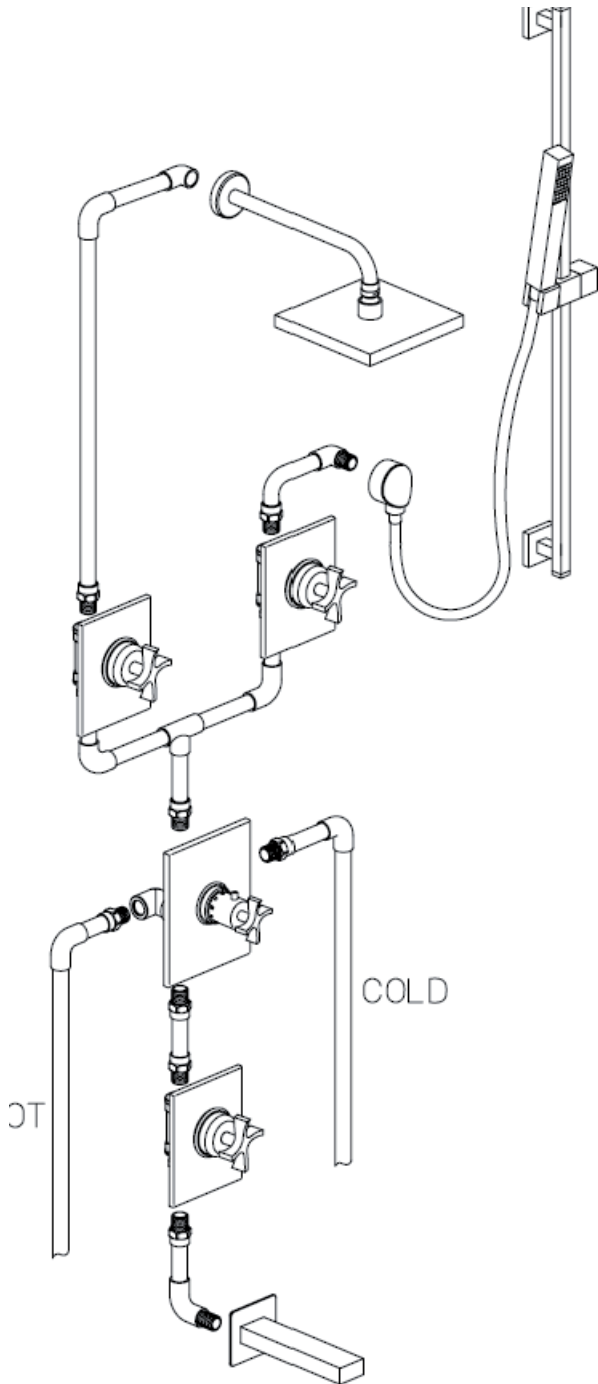

Serie Siena

85KIT06

Shower kit 06

| description | model # | c. qty |
|---|---------|--------|
| ¾" THERMO SHOWER SET WITH SLIDE BAR, SHOWER HEAD AND BATH SPOUT | 85KIT06 | |
| - ¾" THERMO VALVE | 8571100 | 1 |
| - ¾" VOLUME CONTROL | 8540200 | 3 |
| - COMPLETE SHOWER HEAD AND SHOWER ARM | 8475000 | 1 |
| - SLIDE BAR KIT | 8412900 | 1 |
| - BATH SPOUT | 8443000 | 1 |