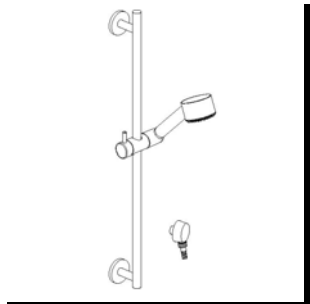

### STANDARDS

- Compliant with ASME A112.18.1-B125.1 requirements
- Certified By CSA international

<b>Finishes</b>	7812900PC	7812900BN
Polished Chrome	X	
Brushed Nickel		X

<b>Features</b>	7812900PC	7812900BN
24" Adjustable Brass Slide Bar	X	X
Hand Shower with Dual Check Valves	X	X
Back Flow Prevention System	X	X
Includes: Hand Shower, Hose, Slide Bar, and Drop Elbow	X	X
60" Hose with Matching Finish	X	X
Self Cleaning Spray Head	X	X
Step By Step Installation Instructions	X	X
Limited Lifetime Warranty	X	X