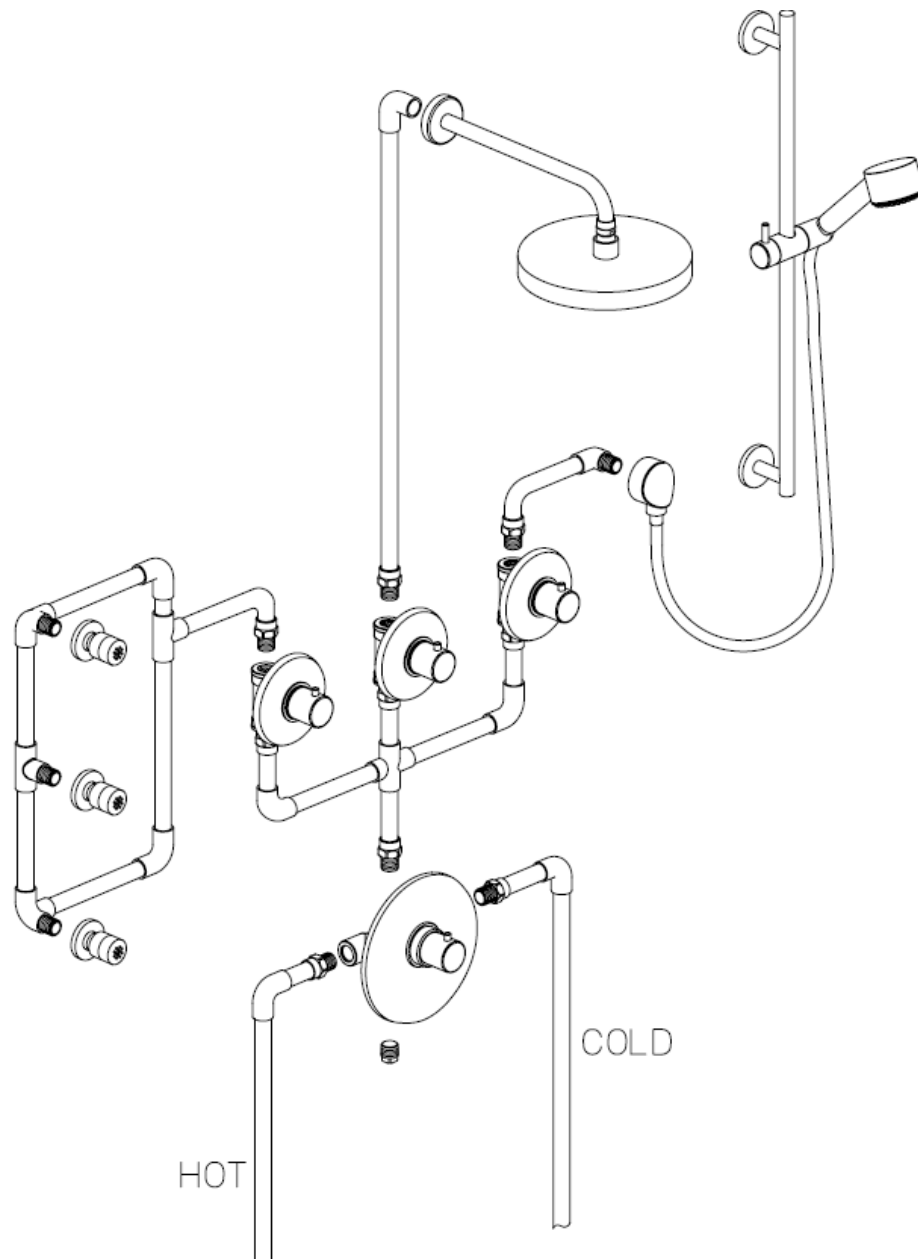

## Serie Milano

89KIT05

Shower Kit 05

## Serie Milano

7812900

Adjustable Slidebar Handshower Set

### STANDARDS

- Compliant with ASME A112.18.1-B125.1 requirements
- Certified By CSA international

<b>Finishes</b>	7812900PC	7812900BN
Polished Chrome	X	
Brushed Nickel		X

<b>Features</b>	7812900PC	7812900BN
24" Adjustable Brass Slide Bar	X	X
Hand Shower with Dual Check Valves	X	X
Back Flow Prevention System	X	X
Includes: Hand Shower, Hose, Slide Bar, and Drop Elbow	X	X
60" Hose with Matching Finish	X	X
Self Cleaning Spray Head	X	X
Step By Step Installation Instructions	X	X
Limited Lifetime Warranty	X	X

## Serie Milano

7875000

Showerhead Kit