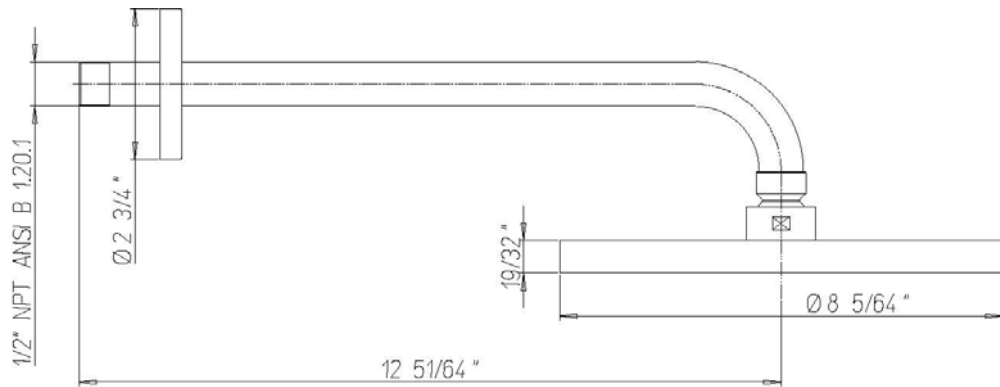

INSTALLATION DIMENSIONS

Serie Brera

9269700

Pressure Balance Shower Trim only

1-877-55-FORTIS (36784)

19701 Da Vinci
Lake Forest, CA 92610

WWW.FORTISFAUCET.COM

FORTIS.
PURO DESIGN ITALIANO

Serie Brera

9269700

Pressure Balance Shower Trim only

STANDARDS

- Compliant with ASME A112.18.1-B125.1
- Compliant with ASSE 1016
- Certified by CSA International
- Compliant with ANSI A117.1 (Lever Only)

Finishes	9269700PC	9269700BN
Polished Chrome	X	
Brushed Nickel		X

Features	9269700PC	9269700BN
Pressure Balance Shower Trim	X	X
Includes pressure balance cartridge	X	X
1/2" Pressure Balance Valve featuring Ceramic Discs	X	X
Shower Only Kit	X	X
1/2" NPT Inlets	X	X
ADA Compliant	X	X
Step-By-Step Installation Instructions	X	X
Limited Lifetime Warranty	X	X