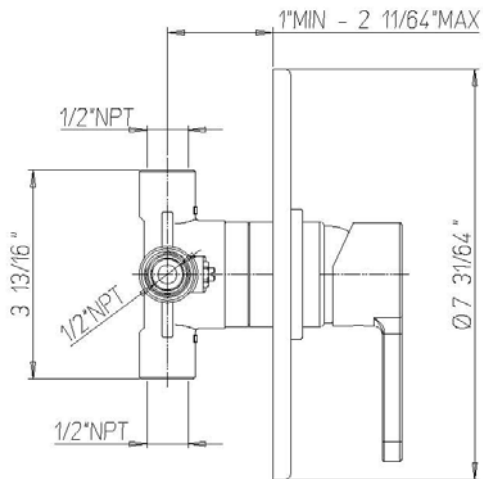

INSTALLATION DIMENSIONS

Serie Brera

9269700

Pressure Balance Shower Trim only

1-877-55-FORTIS (36784)

19701 Da Vinci
Lake Forest, CA 92610

WWW.FORTISFAUCET.COM

FORTIS.
PURO DESIGN ITALIANO

Serie Brera

9269700

Pressure Balance Shower Trim only

STANDARDS

- Compliant with ASME A112.18.1-B125.1
- Compliant with ASSE 1016
- Certified by CSA International
- Compliant with ANSI A117.1 (Lever Only)

Finishes	9269700PC	9269700BN
Polished Chrome	X	
Brushed Nickel		X

Features	9269700PC	9269700BN
Pressure Balance Shower Trim	X	X
Includes pressure balance cartridge	X	X
1/2" Pressure Balance Valve featuring Ceramic Discs	X	X
Shower Only Kit	X	X
1/2" NPT Inlets	X	X
ADA Compliant	X	X
Step-By-Step Installation Instructions	X	X
Limited Lifetime Warranty	X	X